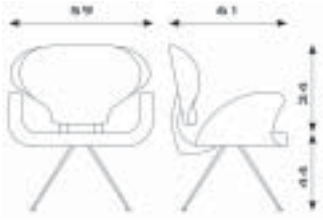

FIJI

58.86	Individual waiting chair	€ 605,00

spec. vinyls
€ 633,00