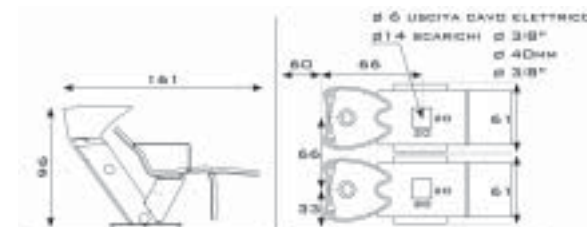

VERSUX

511.G1	Steel structure, white G basin	€ 1.706,00
511.G3	Steel structure, black G basin	€ 1.801,00
511P.G1	Motorized footrest, white G basin	€ 2.276,00
511P.G3	Motorized footrest, black G basin	€ 2.375,00

spec. vinyls
€ 1.734,00
€ 1.829,00

VERSUX - AIR

512.G1	Air massage, motorized footrest, white G basin	€ 3.956,00
512.G3	Air massage, motorized footrest, black G basin	€ 4.058,00

spec. vinyls
€ 4.016,00
€ 4.118,00

VERSUX - M

513M.G1	Shatsu massage, motorized footrest, white G basin	€ 3.450,00
513M.G3	Shatsu massage, motorized footrest, black G basin	€ 3.553,00

spec. vinyls
€ 3.482,00
€ 3.585,00

Accessories Versux

F	Extra charge for water mixer with drip-proof shower	€ 20,00
T	Extra charge for thermostatic water mixer with drip-proof shower	€ 179,00
468	Foot controls (only for Air and Shatsu models)	€ 230,00
469	Hydraulic valve set (only for Air and Shatsu models with foot controls)	€ 110,00
511/20	St. steel intermediate cabinet for Versux	€ 180,00
411	Black silicone neck protector	€ 23,00
412	White silicone neck protector	€ 23,00
	Extra charge for padded armrests	€ 90,00

€ 94,00