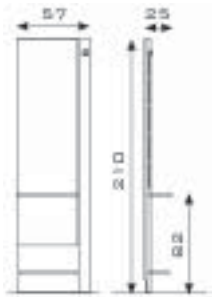

LASER

852A.L	Aluminium styling unit - chrome shelf and footrest - with lighting	€ 900,00
852I.L	Stainless steel styling unit - chrome shelf and footrest - with lighting	€ 987,00