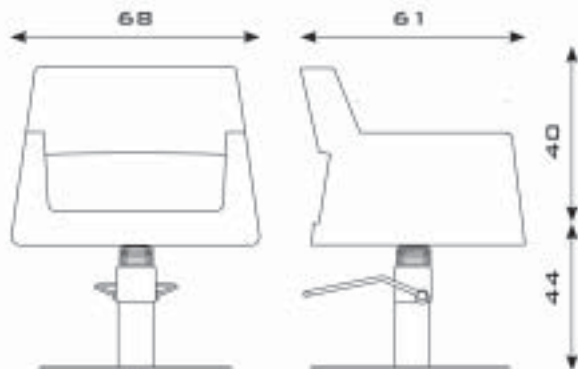

PURA

			spec. vinyls
100.3R	Swivel, chrome raised starbase	€ 550,00	€ 580,00
100.6R	Non-lockable hydr. pump, chrome raised starbase	€ 700,00	€ 730,00
100.7R	Lockable hydr. pump, chrome raised starbase	€ 750,00	€ 780,00
100.7R.43	Lockable hydr. pump, chrome raised starbase, with footrest	€ 845,00	€ 875,00
100.3Rs	Swivel, satin raised starbase	€ 570,00	€ 600,00
100.6Rs	Non-lockable hydr. pump, satin raised starbase	€ 720,00	€ 750,00
100.7Rs	Lockable hydr. pump, satin raised starbase	€ 770,00	€ 800,00
100.7Rs.43	Lockable hydr. pump, satin raised starbase, with footrest	€ 865,00	€ 895,00
100.16L	Swivel, st. steel disc base	€ 650,00	€ 680,00
100.18L	Non-lockable hydr. pump, st. steel disc base	€ 800,00	€ 830,00
100.19L	Lockable hydr. pump, st. steel disc base	€ 850,00	€ 880,00
100.19L.43	Lockable hydr. pump, st. steel disc base, with footrest	€ 945,00	€ 975,00
100.1	Swivel, satin square base	€ 650,00	€ 680,00
100.11	Non-lockable hydr. pump, satin square base	€ 800,00	€ 830,00
100.12	Lockable hydr. pump, satin square base	€ 850,00	€ 880,00
100.12.43	Lockable hydr. pump, satin square base, with footrest	€ 945,00	€ 975,00
100.55	Swivel, st. steel square base	€ 650,00	€ 680,00
100.44	Non-lockable hydr. pump, st. steel square base	€ 800,00	€ 830,00
100.56	Lockable hydr. pump, st. steel square base	€ 850,00	€ 880,00
100.56.43	Lockable hydr. pump, st. steel square base, with footrest	€ 945,00	€ 975,00