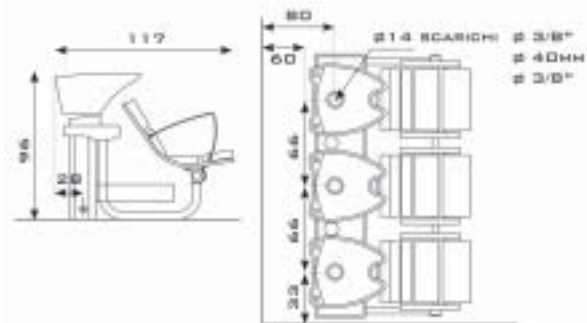

Accessories Cobra Metal

F	Extra charge for water mixer with drip-proof shower	€ 20,00	
T	Extra charge for thermostatic water mixer with drip-proof shower	€ 179,00	
401	Intermediate cabinet for G basin	€ 288,00	
404	Intermediate cabinet for B basin	€ 288,00	
411	Black silicone neck protector	€ 23,00	
412	White silicone neck protector	€ 23,00