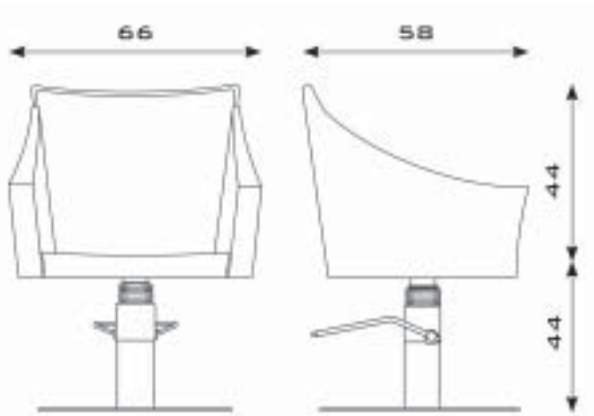

VENTO

			spec. vinyls
76.3R	Swivel, chrome raised starbase	€ 613,00	€ 645,00
76.6R	Non-lockable hydr. pump, chrome raised starbase	€ 774,00	€ 806,00
76.7R	Lockable hydr. pump, chrome raised starbase	€ 829,00	€ 861,00
76.7R.43	Lockable hydr. pump, chrome raised starbase, with footrest	€ 923,00	€ 955,00
76.3Rs	Swivel, satin raised starbase	€ 633,00	€ 665,00
76.6Rs	Non-lockable hydr. pump, satin raised starbase	€ 794,00	€ 826,00
76.7Rs	Lockable hydr. pump, satin raised starbase	€ 849,00	€ 881,00
76.7Rs.43	Lockable hydr. pump, satin raised starbase, with footrest	€ 943,00	€ 975,00
76.16L	Swivel, st. steel disc base	€ 739,00	€ 771,00
76.18L	Non-lockable hydr. pump, st. steel disc base	€ 905,00	€ 937,00
76.19L	Lockable hydr. pump, st. steel disc base	€ 965,00	€ 997,00
76.19L.43	Lockable hydr. pump, st. steel disc base, with footrest	€ 1.059,00	€ 1.091,00
76.55	Swivel, st. steel square base	€ 753,00	€ 785,00
76.44	Non-lockable hydr. pump, st. steel square base	€ 920,00	€ 952,00
76.56	Lockable hydr. pump, st. steel square base	€ 980,00	€ 1.012,00
76.56.43	Lockable hydr. pump, st. steel square base, with footrest	€ 1.074,00	€ 1.106,00