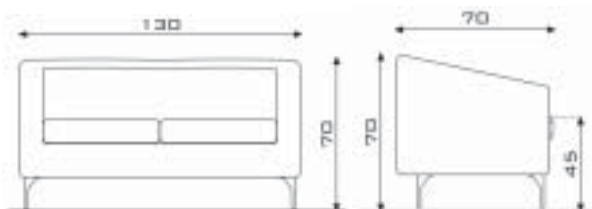

349/2	2-seater waiting settee	€ 1.317,00	spec. vinyls

€ 1.383,00

DANGO

171	2-seater waiting settee	€ 458,00	spec. vinyls

€ 486,00

172	2-seater waiting settee, with backrest	€ 633,00	spec. vinyls

€ 665,00