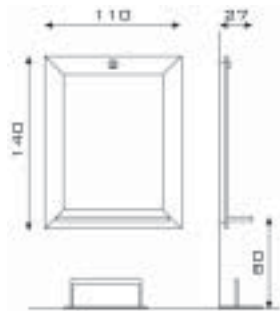

MAGNUM

847	Wall styling unit - wengè lam.	€ 998,00
847/57	Wall styling unit - wengè lam. - with DAN footrest	€ 1.206,00
847.L	Wall styling unit - wengè lam. - with lighting	€ 1.098,00
847.L/57	Wall styling unit - wengè lam. - with lighting, with DAN footrest	€ 1.306,00