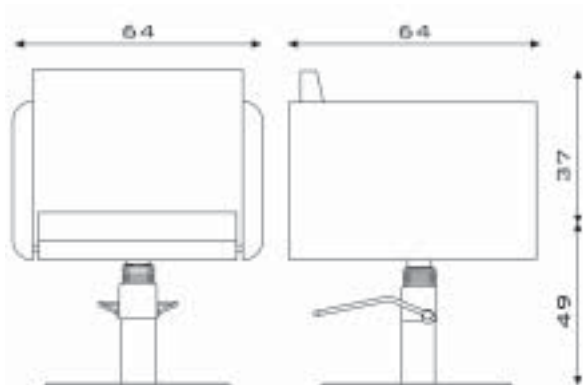

RUBIK

			spec. vinyls
67.3R	Swivel, chrome raised starbase	€ 615,00	€ 657,00
67.6R	Non-lockable hydr. pump, chrome raised starbase	€ 786,00	€ 828,00
67.7R	Lockable hydr. pump, chrome raised starbase	€ 842,00	€ 884,00
67.7R.43	Lockable hydr. pump, chrome raised starbase, with footrest	€ 935,00	€ 977,00
67.3Rs	Swivel, satin raised starbase	€ 638,00	€ 680,00
67.6Rs	Non-lockable hydr. pump, satin raised starbase	€ 806,00	€ 848,00
67.7Rs	Lockable hydr. pump, satin raised starbase	€ 863,00	€ 905,00
67.7Rs.43	Lockable hydr. pump, satin raised starbase, with footrest	€ 956,00	€ 998,00
67.49	Lockable hydr. pump, calyx-shaped base	€ 942,00	€ 984,00
67.49.43	Lockable hydr. pump, calyx-shaped base, with footrest	€ 1.037,00	€ 1.079,00
67.16L	Swivel, st. steel disc base	€ 749,00	€ 791,00
67.18L	Non-lockable hydr. pump, st. steel disc base	€ 925,00	€ 967,00
67.19L	Lockable hydr. pump, st. steel disc base	€ 985,00	€ 1.027,00
67.19L.43	Lockable hydr. pump, st. steel disc base, with footrest	€ 1.077,00	€ 1.119,00
67.1	Swivel, satin square base	€ 686,00	€ 728,00
67.11	Non-lockable hydr. pump, satin square base	€ 874,00	€ 916,00
67.12	Lockable hydr. pump, satin square base	€ 932,00	€ 974,00
67.12.43	Lockable hydr. pump, satin square base, with footrest	€ 1.025,00	€ 1.067,00
67.55	Swivel, st. steel square base	€ 764,00	€ 806,00
67.44	Non-lockable hydr. pump, st. steel square base	€ 939,00	€ 981,00
67.56	Lockable hydr. pump, st. steel square base	€ 999,00	€ 1.041,00
67.56.43	Lockable hydr. pump, st. steel square base, with footrest	€ 1.094,00	€ 1.136,00