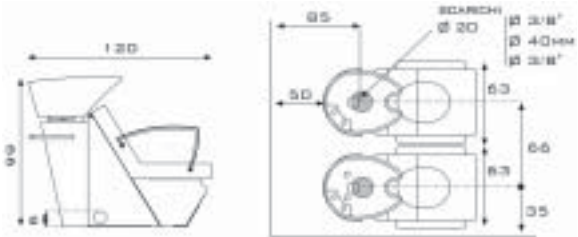

SESTO SENSO Classic

504.E1	Steel structure, white E basin	€ 1.810,00
504.E3	Steel structure, black E basin	€ 1.893,00
504.G1	Steel structure, white G basin	€ 1.810,00
504.G3	Steel structure, black G basin	€ 1.910,00