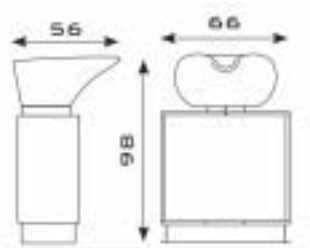

TUK

490.G1	Backwash cabinet, wengé lam., with white G basin	€ 958,00
490.G3	Backwash cabinet, wengé lam., with black G basin	€ 1.056,00
491.G1	Backwash cabinet, gloss white lam., with white G basin	€ 958,00
491.G3	Backwash cabinet, gloss white lam., with black G basin	€ 1.056,00
492.G1	Backwash cabinet, gloss black lam., with white G basin	€ 958,00
492.G3	Backwash cabinet, gloss black lam., with black G basin	€ 1.056,00
490/2.G1	Double backwash cabinet, wengé lam., with white G basins	€ 1.916,00
490/2.G3	Double backwash cabinet, wengé lam., with black G basins	€ 2.112,00
491/2.G1	Double backwash cabinet, gloss white lam., with white G basins	€ 1.916,00
491/2.G3	Double backwash cabinet, gloss white lam., with black G basins	€ 2.112,00
492/2.G1	Double backwash cabinet, gloss black lam., with white G basins	€ 1.916,00
492/2.G3	Double backwash cabinet, gloss black lam., with black G basins	€ 2.112,00
490/3.G1	Triple backwash cabinet, wengé lam., with white G basins	€ 2.874,00
490/3.G3	Triple backwash cabinet, wengé lam., with black G basins	€ 3.168,00
491/3.G1	Triple backwash cabinet, gloss white lam., with white G basins	€ 2.874,00
491/3.G3	Triple backwash cabinet, gloss white lam., with black G basins	€ 3.168,00
492/3.G1	Triple backwash cabinet, gloss black lam., with white G basins	€ 2.874,00
492/3.G3	Triple backwash cabinet, gloss black lam., with black G basins	€ 3.168,00

Accessories Tuk

F	Extra charge for water mixer with drip-proof shower	€ 20,00
T	Extra charge for thermostatic water mixer with drip-proof shower	€ 179,00
411	Black silicone neck protector	€ 23,00
412	White silicone neck protector	€ 23,00