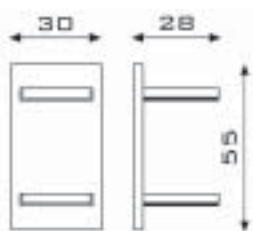

DOT

177	Wall cushion	€ 220,00
-----	--------------	----------

spec. vinyls

€ 224,00

DUCK

611	Table mirror	€ 299,00
-----	--------------	----------

FLAP

845A	Aluminium shelving for styling units	€ 192,00
845I	Stainless steel shelving for styling units	€ 230,00