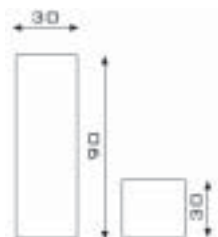

YORK

162	Crystal vase	€ 267,00