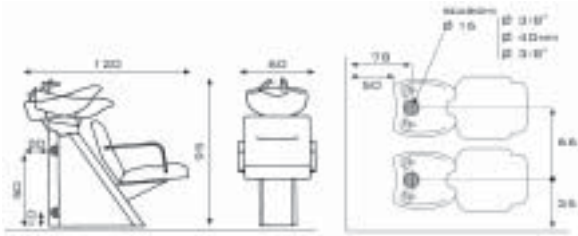

PICARDIE WOOD

400W.G1	Steel structure, black sides, white G basin	€ 1.414,00
400W.G3	Steel structure, black sides, black G basin	€ 1.512,00

spec. vinyls
€ 1.434,00
€ 1.532,00

Accessories Picardie Wood

F	Extra charge for water mixer with drip-proof shower	€ 20,00
T	Extra charge for thermostatic water mixer with drip-proof shower	€ 179,00
401	Intermediate cabinet for G basin	€ 288,00
404	Intermediate cabinet for B basin	€ 288,00
411	Black silicone neck protector	€ 23,00
412	White silicone neck protector	€ 23,00