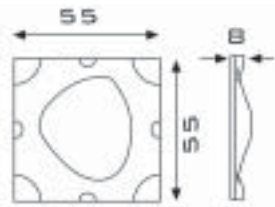

MID

182/70	Low table in wengè lam. - L. cm. 70	€ 250,00
182/140	Low table in wengè lam. - L. cm. 140	€ 290,00

MODUS

671.4	Set of 4 wall-covering panels	€ 143,00

RAIL

718.70/4	Wall display unit, 4 glass shelves L.=70 cm.	€ 632,00
718.110/4	Wall display unit, 4 glass shelves L.=100 cm.	€ 658,00
723	Wall display unit, with cabinet col. wengè	€ 827,00
724	Wall display unit, with glass basin and water mixer	€ 1.307,00

TOKIO

356	Coffee table in wengè lam. - L. cm. 107,5	€ 350,00
356Z	Coffee table in Zebrano lam. - L. cm. 107,5	€ 390,00