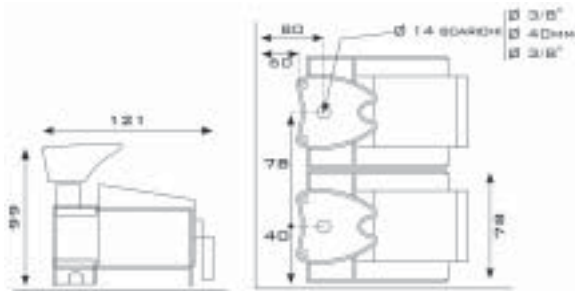

BLACK-BULL

			spec. vinyls
515.G1	Chrome structure, white G basin	€ 2.310,00	€ 2.364,00
515.G3	Chrome structure, black G basin	€ 2.416,00	€ 2.470,00
515P.G1	Chrome structure, motorized footrest, white G basin	€ 2.819,00	€ 2.873,00
515P.G3	Chrome structure, motorized footrest, black G basin	€ 2.925,00	€ 2.979,00

Accessories Black-Bull

F	Extra charge for water mixer with drip-proof shower	€ 20,00	
T	Extra charge for thermostatic water mixer with drip-proof shower	€ 179,00	
411	Black silicone neck protector	€ 23,00	
412	White silicone neck protector	€ 23,00