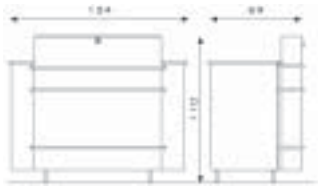

DIAMOND

606.L	Cashdesk with lighting - opal glass top - cabinet lam. wengè	€ 2.120,00
606V.L	Cashdesk with lighting - top and cabinet lam. wengè	€ 2.120,00