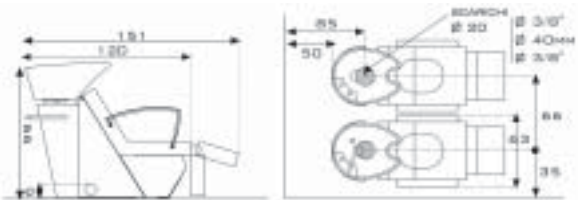

504P.E1	Motorized footrest, white E basin	€ 2.420,00
504P.E3	Motorized footrest, black E basin	€ 2.503,00
504P.G1	Motorized footrest, white G basin	€ 2.421,00
504P.G3	Motorized footrest, black G basin	€ 2.521,00

€ 2.465,00
€ 2.548,00
€ 2.466,00
€ 2.566,00

504M.E1	Shatsu massage, motorized footrest, white E basin	€ 3.440,00
504M.E3	Shatsu massage, motorized footrest, black E basin	€ 3.523,00
504M.G1	Shatsu massage, motorized footrest, white G basin	€ 3.440,00
504M.G3	Shatsu massage, motorized footrest, black G basin	€ 3.540,00

€ 3.485,00
€ 3.568,00
€ 3.485,00
€ 3.585,00

Accessories Sesto Senso Classic

F	Extra charge for water mixer with drip-proof shower	€ 20,00
T	Extra charge for thermostatic water mixer with drip-proof shower	€ 179,00
504/1	Intermediate cabinet for Sesto Senso units	€ 110,00
411	Black silicone neck protector	€ 23,00
412	White silicone neck protector	€ 23,00