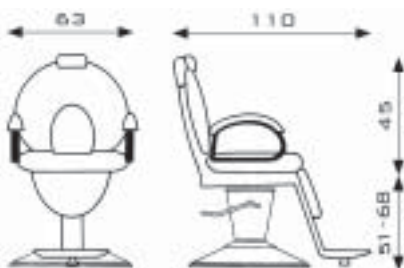

ROLLING

595.17s	Lockable pump, satin disc base	€ 1.683,00
595.22s	Lockable pump, satin De-Luxe disc base	€ 1.750,00
595.23s	Lockable pump, satin disc base	€ 1.629,00
595.2	Motorized base	€ 2.742,00

spec. vinyls
€ 1.707,00
€ 1.774,00
€ 1.653,00
€ 2.766,00