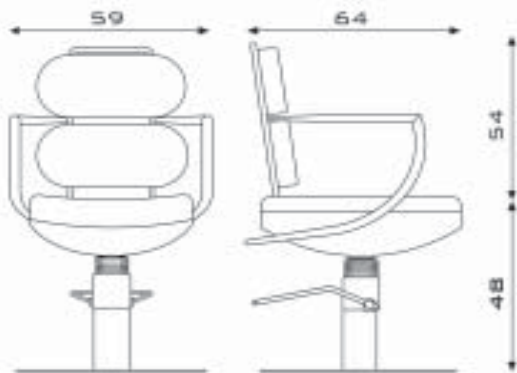

FORM - 2

			spec. vinyls
71.3R	Swivel, chrome raised starbase	€ 710,00	€ 734,00
71.6R	Non-lockable hydr. pump, chrome raised starbase	€ 875,00	€ 899,00
71.7R	Lockable hydr. pump, chrome raised starbase	€ 929,00	€ 953,00
71.7R.58	Lockable hydr. pump, chrome raised starbase, with footrest	€ 1.032,00	€ 1.056,00
71.3Rs	Swivel, satin raised starbase	€ 731,00	€ 755,00
71.6Rs	Non-lockable hydr. pump, satin raised starbase	€ 895,00	€ 919,00
71.7Rs	Lockable hydr. pump, satin raised starbase	€ 950,00	€ 974,00
71.7Rs.58	Lockable hydr. pump, satin raised starbase, with footrest	€ 1.052,00	€ 1.076,00
71.49	Lockable hydr. pump, calyx-shaped base	€ 1.028,00	€ 1.052,00
71.49.58	Lockable hydr. pump, calyx-shaped base, with footrest	€ 1.131,00	€ 1.155,00
71.16L	Swivel, st. steel disc base	€ 839,00	€ 863,00
71.18L	Non-lockable hydr. pump, st. steel disc base	€ 1.008,00	€ 1.032,00
71.19L	Lockable hydr. pump, st. steel disc base	€ 1.068,00	€ 1.092,00
71.19L.58	Lockable hydr. pump, st. steel disc base, with footrest	€ 1.170,00	€ 1.194,00
71.1	Swivel, satin square base	€ 779,00	€ 803,00
71.11	Non-lockable hydr. pump, satin square base	€ 961,00	€ 985,00
71.12	Lockable hydr. pump, satin square base	€ 1.017,00	€ 1.041,00
71.12.58	Lockable hydr. pump, satin square base, with footrest	€ 1.118,00	€ 1.142,00
71.55	Swivel, st. steel square base	€ 854,00	€ 878,00
71.44	Non-lockable hydr. pump, st. steel square base	€ 1.023,00	€ 1.047,00
71.56	Lockable hydr. pump, st. steel square base	€ 1.083,00	€ 1.107,00
71.56.58	Lockable hydr. pump, st. steel square base, with footrest	€ 1.185,00	€ 1.209,00