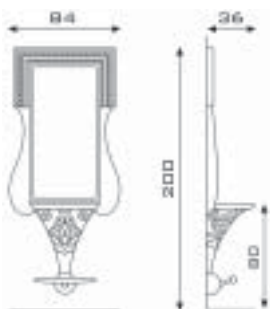

FANCY

801	Wall styling unit - aluminium shelf	€ 1.102,00