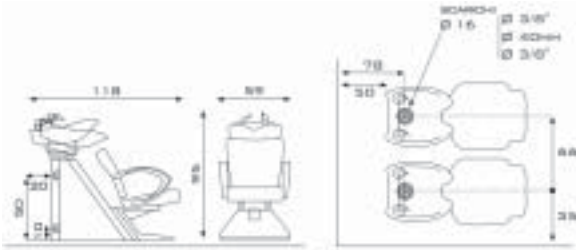

BACKWASH UNITS

ARCO ALL

			spec. vinyls
31AL.B1	Steel structure, white B basin	€ 1.709,00	€ 1.729,00
31AL.B3	Steel structure, black B basin	€ 1.812,00	€ 1.832,00
31AL.G1	Steel structure, white G basin	€ 1.686,00	€ 1.706,00
31AL.G3	Steel structure, black G basin	€ 1.783,00	€ 1.803,00
31ALY.G1	Steel structure, white G basin	€ 1.546,00	€ 1.566,00
31ALY.G3	Steel structure, black G basin	€ 1.643,00	€ 1.663,00

ARCO WOOD

			spec. vinyls
31L.B1	Steel structure, white B basin	€ 1.675,00	€ 1.695,00
31L.B3	Steel structure, black B basin	€ 1.778,00	€ 1.798,00
31L.G1	Steel structure, white G basin	€ 1.652,00	€ 1.672,00
31L.G3	Steel structure, black G basin	€ 1.749,00	€ 1.769,00
31LY.G1	Steel structure, white G basin	€ 1.513,00	€ 1.533,00
31LY.G3	Steel structure, black G basin	€ 1.610,00	€ 1.630,00

Accessories Arco All, Arco Wood

F	Extra charge for water mixer with drip-proof shower	€ 20,00	
T	Extra charge for thermostatic water mixer with drip-proof shower	€ 179,00	
401	Intermediate cabinet for G basin	€ 288,00	
404	Intermediate cabinet for B basin	€ 288,00	
411	Black silicone neck protector	€ 23,00	
412	White silicone neck protector	€ 23,00