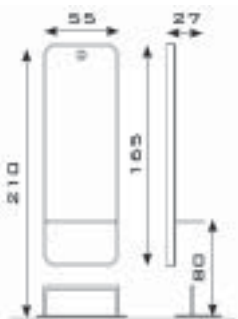

LIGHT-MSL

MSL	'Multicolor Led lighting System' for 2 units	€ 491,00
	+	
853.MSL	Wall styling unit preset for 'Multicolor Led lighting System'	€ 1.470,00