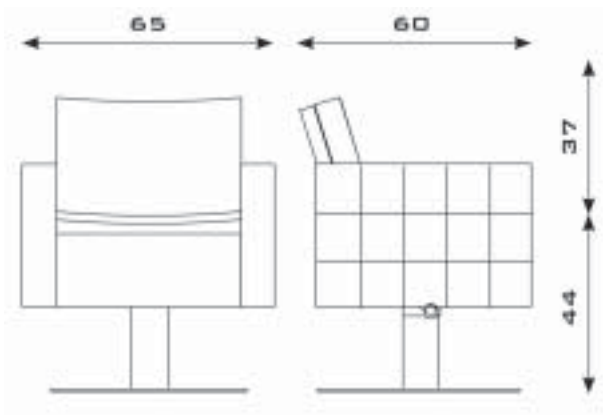

BOLERO OPTIMA

			spec. vinyls
110B.3R	Swivel, chrome raised starbase	€ 650,00	€ 690,00
110B.6R	Non-lockable hydr. pump, chrome raised starbase	€ 800,00	€ 840,00
110B.7R	Lockable hydr. pump, chrome raised starbase	€ 850,00	€ 890,00
110B.3Rs	Swivel, satin raised starbase	€ 670,00	€ 710,00
110B.6Rs	Non-lockable hydr. pump, satin raised starbase	€ 820,00	€ 860,00
110B.7Rs	Lockable hydr. pump, satin raised starbase	€ 870,00	€ 910,00
110B.16L	Swivel, st. steel disc base	€ 750,00	€ 790,00
110B.18L	Non-lockable hydr. pump, st. steel disc base	€ 900,00	€ 940,00
110B.19L	Lockable hydr. pump, st. steel disc base	€ 950,00	€ 990,00
110B.1	Swivel, satin square base	€ 750,00	€ 790,00
110B.11	Non-lockable hydr. pump, satin square base	€ 900,00	€ 940,00
110B.12	Lockable hydr. pump, satin square base	€ 950,00	€ 990,00
110B.55	Swivel, st. steel square base	€ 750,00	€ 790,00
110B.44	Non-lockable hydr. pump, st. steel square base	€ 900,00	€ 940,00
110B.56	Lockable hydr. pump, st. steel square base	€ 950,00	€ 990,00