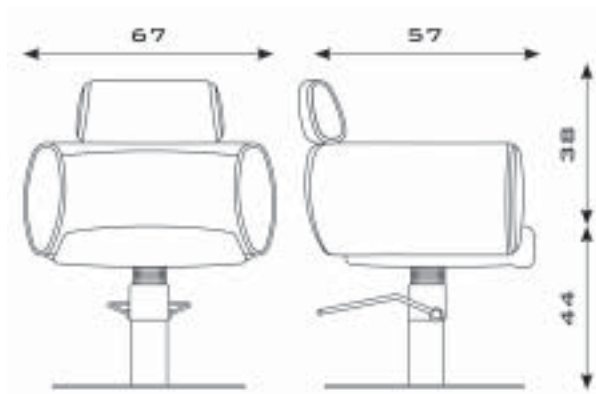

COCÓ - WHITE COVER

			spec. vinyls
111.3R	Swivel, chrome raised starbase	€ 780,00	€ 815,00
111.6R	Non-lockable hydr. pump, chrome raised starbase	€ 930,00	€ 965,00
111.7R	Lockable hydr. pump, chrome raised starbase	€ 980,00	€ 1.015,00
111.7R.43	Lockable hydr. pump, chrome raised starbase, with footrest	€ 1.075,00	€ 1.110,00
111.3Rs	Swivel, satin raised starbase	€ 800,00	€ 835,00
111.6Rs	Non-lockable hydr. pump, satin raised starbase	€ 950,00	€ 985,00
111.7Rs	Lockable hydr. pump, satin raised starbase	€ 1.000,00	€ 1.035,00
111.7Rs.43	Lockable hydr. pump, satin raised starbase, with footrest	€ 1.095,00	€ 1.130,00
111.16L	Swivel, st. steel disc base	€ 880,00	€ 915,00
111.18L	Non-lockable hydr. pump, st. steel disc base	€ 1.030,00	€ 1.065,00
111.19L	Lockable hydr. pump, st. steel disc base	€ 1.080,00	€ 1.115,00
111.19L.43	Lockable hydr. pump, st. steel disc base, with footrest	€ 1.175,00	€ 1.210,00
111.1	Swivel, satin square base	€ 880,00	€ 915,00
111.11	Non-lockable hydr. pump, satin square base	€ 1.030,00	€ 1.065,00
111.12	Lockable hydr. pump, satin square base	€ 1.080,00	€ 1.115,00
111.12.43	Lockable hydr. pump, satin square base, with footrest	€ 1.175,00	€ 1.210,00
111.55	Swivel, st. steel square base	€ 880,00	€ 915,00
111.44	Non-lockable hydr. pump, st. steel square base	€ 1.030,00	€ 1.065,00
111.56	Lockable hydr. pump, st. steel square base	€ 1.080,00	€ 1.115,00
111.56.43	Lockable hydr. pump, st. steel square base, with footrest	€ 1.175,00	€ 1.210,00