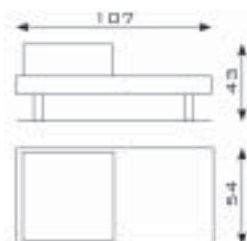

355	2-seater settee with 1 cushion - wengè lam. - L = 107,5 cm.	€ 535,00	spec. vinyls
			€ 555,00