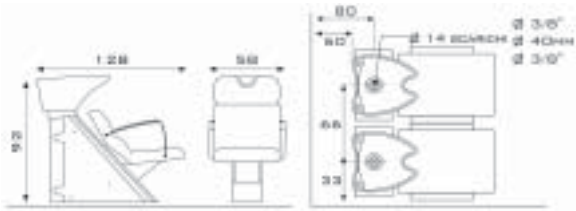

Mr. P A U L

410.G1	Steel structure, black or silver sides, white G basin	€ 1.461,00	spec. vinyls € 1.481,00
410.G3	Steel structure, black or silver sides, black G basin	€ 1.559,00	€ 1.579,00
410R.G1	Steel structure, black or silver sides, padded arm, white G b.	€ 1.504,00	€ 1.524,00
410R.G3	Steel structure, black or silver sides, padded arm, black G b.	€ 1.603,00	€ 1.623,00

Accessories Mr.Paul

F	Extra charge for water mixer with drip-proof shower	€ 20,00	
T	Extra charge for thermostatic water mixer with drip-proof shower	€ 179,00	
401	Intermediate cabinet for G basin	€ 288,00	
404	Intermediate cabinet for B basin	€ 288,00	
411	Black silicone neck protector	€ 23,00	
412	White silicone neck protector	€ 23,00