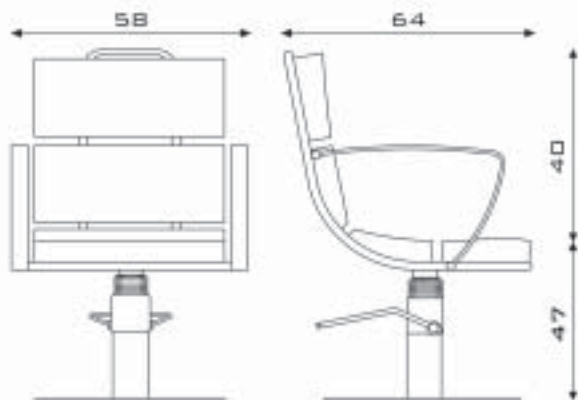

COBRA METAL

			spec. vinyls
66.3R	Swivel, chrome raised starbase	€ 629,00	€ 649,00
66.6R	Non-lockable hydr. pump, chrome raised starbase	€ 795,00	€ 815,00
66.7R	Lockable hydr. pump, chrome raised starbase	€ 850,00	€ 870,00
66.7R.43	Lockable hydr. pump, chrome raised starbase, with footrest	€ 940,00	€ 960,00
66.3Rs	Swivel, satin raised starbase	€ 651,00	€ 671,00
66.6Rs	Non-lockable hydr. pump, satin raised starbase	€ 816,00	€ 836,00
66.7Rs	Lockable hydr. pump, satin raised starbase	€ 870,00	€ 890,00
66.7Rs.43	Lockable hydr. pump, satin raised starbase, with footrest	€ 961,00	€ 981,00
66.49	Lockable hydr. pump, calyx-shaped base	€ 948,00	€ 968,00
66.49.43	Lockable hydr. pump, calyx-shaped base, with footrest	€ 1.039,00	€ 1.059,00
66.16L	Swivel, st. steel disc base	€ 759,00	€ 779,00
66.18L	Non-lockable hydr. pump, st. steel disc base	€ 928,00	€ 948,00
66.19L	Lockable hydr. pump, st. steel disc base	€ 988,00	€ 1.008,00
66.19L.43	Lockable hydr. pump, st. steel disc base, with footrest	€ 1.078,00	€ 1.098,00
66.1	Swivel, satin square base	€ 698,00	€ 718,00
66.11	Non-lockable hydr. pump, satin square base	€ 881,00	€ 901,00
66.12	Lockable hydr. pump, satin square base	€ 937,00	€ 957,00
66.12.43	Lockable hydr. pump, satin square base, with footrest	€ 1.028,00	€ 1.048,00
66.55	Swivel, st. steel square base	€ 774,00	€ 794,00
66.44	Non-lockable hydr. pump, st. steel square base	€ 943,00	€ 963,00
66.56	Lockable hydr. pump, st. steel square base	€ 1.003,00	€ 1.023,00
66.56.43	Lockable hydr. pump, st. steel square base, with footrest	€ 1.094,00	€ 1.114,00