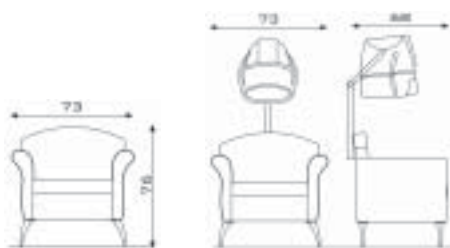

WAITING and DRYER-CHAIRS

CESAR

			spec. vinyls
350/1	Individual waiting chair	€ 729,00	€ 761,00
350/1.79	Individual dryer chair	€ 819,00	€ 851,00

350/2	2-seater settee	€ 830,00	€ 879,00