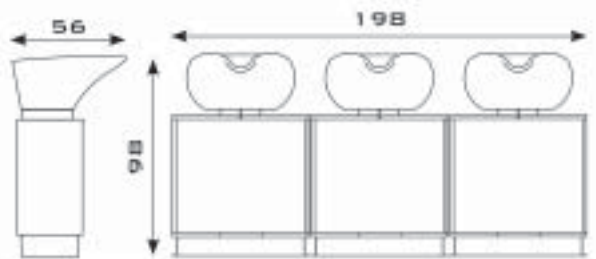

TUK

490.G1	Backwash cabinet, wengé lam., with white G basin	€ 958,00
490.G3	Backwash cabinet, wengé lam., with black G basin	€ 1.056,00
491.G1	Backwash cabinet, gloss white lam., with white G basin	€ 958,00
491.G3	Backwash cabinet, gloss white lam., with black G basin	€ 1.056,00
492.G1	Backwash cabinet, gloss black lam., with white G basin	€ 958,00
492.G3	Backwash cabinet, gloss black lam., with black G basin	€ 1.056,00
490/2.G1	Double backwash cabinet, wengé lam., with white G basins	€ 1.916,00
490/2.G3	Double backwash cabinet, wengé lam., with black G basins	€ 2.112,00
491/2.G1	Double backwash cabinet, gloss white lam., with white G basins	€ 1.916,00
491/2.G3	Double backwash cabinet, gloss white lam., with black G basins	€ 2.112,00
492/2.G1	Double backwash cabinet, gloss black lam., with white G basins	€ 1.916,00
492/2.G3	Double backwash cabinet, gloss black lam., with black G basins	€ 2.112,00
490/3.G1	Triple backwash cabinet, wengé lam., with white G basins	€ 2.874,00
490/3.G3	Triple backwash cabinet, wengé lam., with black G basins	€ 3.168,00
491/3.G1	Triple backwash cabinet, gloss white lam., with white G basins	€ 2.874,00
491/3.G3	Triple backwash cabinet, gloss white lam., with black G basins	€ 3.168,00
492/3.G1	Triple backwash cabinet, gloss black lam., with white G basins	€ 2.874,00
492/3.G3	Triple backwash cabinet, gloss black lam., with black G basins	€ 3.168,00

Accessories Tuk

F	Extra charge for water mixer with drip-proof shower	€ 20,00
T	Extra charge for thermostatic water mixer with drip-proof shower	€ 179,00
411	Black silicone neck protector	€ 23,00
412	White silicone neck protector	€ 23,00