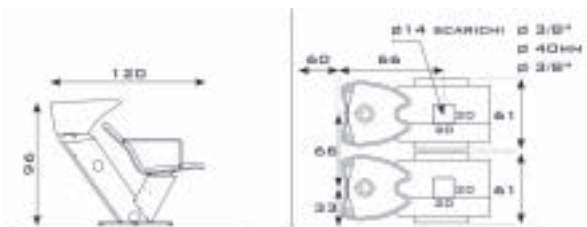

VERSUX

511.G1	Steel structure, white G basin	€ 1.706,00
511.G3	Steel structure, black G basin	€ 1.801,00
511P.G1	Motorized footrest, white G basin	€ 2.276,00
511P.G3	Motorized footrest, black G basin	€ 2.375,00

spec. vinyls
€ 1.734,00
€ 1.829,00

VERSUX - AIR

512.G1	Air massage, motorized footrest, white G basin	€ 3.956,00
512.G3	Air massage, motorized footrest, black G basin	€ 4.058,00

spec. vinyls
€ 4.016,00
€ 4.118,00

VERSUX - M

513M.G1	Shatsu massage, motorized footrest, white G basin	€ 3.450,00
513M.G3	Shatsu massage, motorized footrest, black G basin	€ 3.553,00

spec. vinyls
€ 3.482,00
€ 3.585,00

Accessories Versux

F	Extra charge for water mixer with drip-proof shower	€ 20,00
T	Extra charge for thermostatic water mixer with drip-proof shower	€ 179,00
468	Foot controls (only for Air and Shatsu models)	€ 230,00
469	Hydraulic valve set (only for Air and Shatsu models with foot controls)	€ 110,00
511/20	St. steel intermediate cabinet for Versux	€ 180,00
411	Black silicone neck protector	€ 23,00
412	White silicone neck protector	€ 23,00
	Extra charge for padded armrests	€ 90,00

€ 94,00