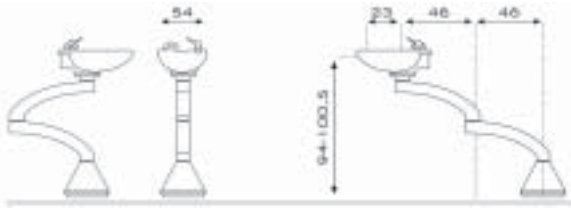

WASHMASTER

2000	Arm-type backwash unit with shampoo dispenser	€ 4.110,00