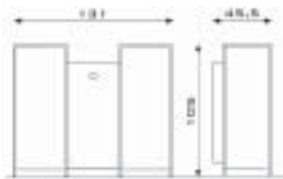

ROXY-ALL

646/ALL	Cashdesk with aluminium front panels	€ 2.194,00