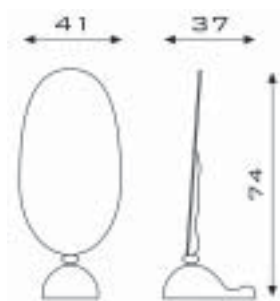

DOT

177	Wall cushion	€ 220,00
-----	--------------	----------

spec. vinyls

€ 224,00

DUCK

611	Table mirror	€ 299,00
-----	--------------	----------

FLAP

845A	Aluminium shelving for styling units	€ 192,00
845I	Stainless steel shelving for styling units	€ 230,00