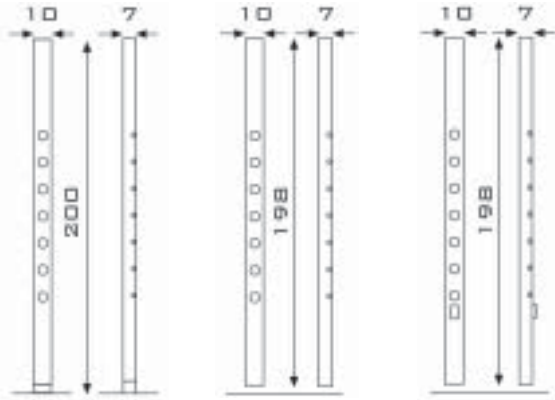

TECH-LIGHT

720A	Aluminium light column with base	€ 480,00
720I	Stainless steel light column with base	€ 524,00
721A	Aluminium wall light column	€ 406,00
721I	Stainless steel wall light column	€ 421,00
722A	Aluminium wall light column incorporating socket	€ 482,00
722I	Stainless steel wall light column incorporating socket	€ 497,00
	<i>Light colours: white - yellow - orange - red - blue</i>