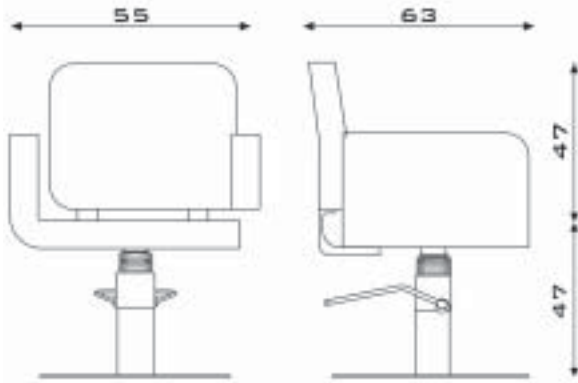

MANTA OPTIMA

			spec. vinyls
74B.3R	Swivel, chrome raised starbase	€ 699,00	€ 727,00
74B.6R	Non-lockable hydr. pump, chrome raised starbase	€ 864,00	€ 892,00
74B.7R	Lockable hydr. pump, chrome raised starbase	€ 919,00	€ 947,00
74B.7R.43	Lockable hydr. pump, chrome raised starbase, with footrest	€ 1.010,00	€ 1.038,00
74B.3Rs	Swivel, satin raised starbase	€ 719,00	€ 747,00
74B.6Rs	Non-lockable hydr. pump, satin raised starbase	€ 884,00	€ 912,00
74B.7Rs	Lockable hydr. pump, satin raised starbase	€ 939,00	€ 967,00
74B.7Rs.43	Lockable hydr. pump, satin raised starbase, with footrest	€ 1.030,00	€ 1.058,00
74B.16L	Swivel, st. steel disc base	€ 829,00	€ 857,00
74B.18L	Non-lockable hydr. pump, st. steel disc base	€ 998,00	€ 1.026,00
74B.19L	Lockable hydr. pump, st. steel disc base	€ 1.058,00	€ 1.086,00
74B.19L.43	Lockable hydr. pump, st. steel disc base, with footrest	€ 1.148,00	€ 1.176,00
74B.55	Swivel, st. steel square base	€ 843,00	€ 871,00
74B.44	Non-lockable hydr. pump, st. steel square base	€ 1.012,00	€ 1.040,00
74B.56	Lockable hydr. pump, st. steel square base	€ 1.072,00	€ 1.100,00
74B.56.43	Lockable hydr. pump, st. steel square base, with footrest	€ 1.164,00	€ 1.192,00