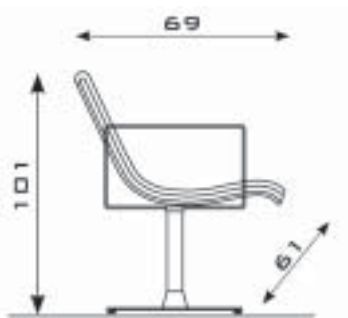

BACKWASH CHAIRS

BLADE

69L.55	Backwash chair, st. steel square swivel base	€ 1.046,00

spec. vinyls
€ 1.066,00