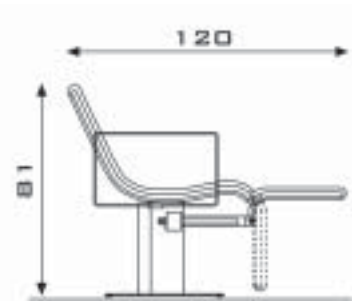

X-WASH

509	Backwash chair with motorized footrest	€ 1.908,00

spec. vinyls
€ 1.962,00