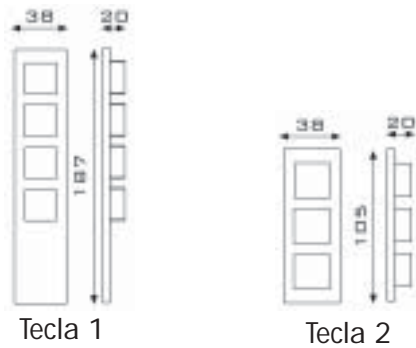

TECH-LIGHT

720A	Aluminium light column with base	€ 480,00
720I	Stainless steel light column with base	€ 524,00
721A	Aluminium wall light column	€ 406,00
721I	Stainless steel wall light column	€ 421,00
722A	Aluminium wall light column incorporating socket	€ 482,00
722I	Stainless steel wall light column incorporating socket	€ 497,00
	<i>Light colours: white - yellow - orange - red - blue</i>	

Tecla 2

TECLA

137A	Tecla 1 - Aluminium wall showcase with lighting	€ 476,00
137I	Tecla 1 - Stainless steel wall showcase with lighting	€ 540,00
138A	Tecla 2 - Aluminium wall showcase with lighting	€ 364,00
138I	Tecla 2 - Stainless steel wall showcase with lighting	€ 436,00
	<i>Light colours: white - yellow - orange - red - blue</i>	
139	Tecla 3 - Aluminium free-standing showcase with lighting	€ 1.026,00
	<i>Light colours: white - yellow - orange - red - blue</i>	
141A	Tecla 4 - Aluminium wall showcase with lighting	€ 447,00
141I	Tecla 4 - Stainless steel wall showcase with lighting	€ 497,00
	<i>Light colours: white - yellow - orange - red - blue</i>	
147	Tecla 5 - Aluminium wall showcase with lighting	€ 1.263,00
	<i>Light colours: white - yellow - orange - red - blue</i>