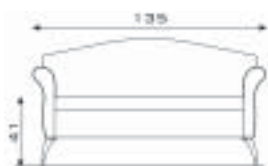

350/2	2-seater settee	€ 830,00	€ 879,00