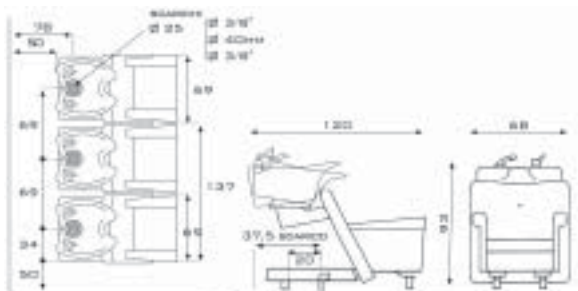

MEMPHIS

1000.C1	Steel structure, vinyl-covered sides, white C basin	€ 1.638,00
1000.C3	Steel structure, vinyl-covered sides, black C basin	€ 1.718,00

spec. vinyls
€ 1.680,00
€ 1.760,00

Accessories Memphis

F	Extra charge for water mixer with drip-proof shower	€ 20,00
T	Extra charge for thermostatic water mixer with drip-proof shower	€ 179,00
411	Black silicone neck protector	€ 23,00
412	White silicone neck protector	€ 23,00