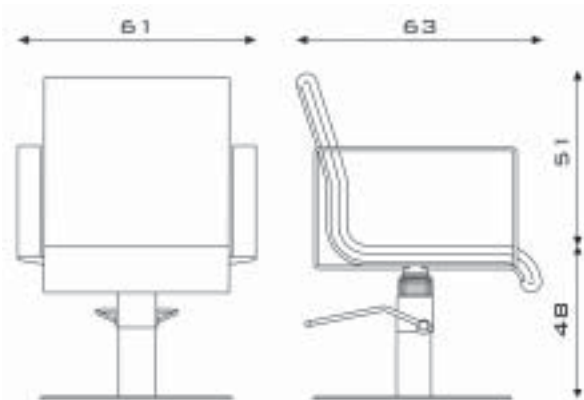

BLADE

			spec. vinyls
69.3R	Swivel, chrome raised starbase	€ 899,00	€ 948,00
69.6R	Non-lockable hydr. pump, chrome raised starbase	€ 1.081,00	€ 1.130,00
69.7R	Lockable hydr. pump, chrome raised starbase	€ 1.145,00	€ 1.194,00
69.7R.43	Lockable hydr. pump, chrome raised starbase, with footrest	€ 1.239,00	€ 1.288,00
69.3Rs	Swivel, satin raised starbase	€ 920,00	€ 969,00
69.6Rs	Non-lockable hydr. pump, satin raised starbase	€ 1.101,00	€ 1.150,00
69.7Rs	Lockable hydr. pump, satin raised starbase	€ 1.167,00	€ 1.216,00
69.7Rs.43	Lockable hydr. pump, satin raised starbase, with footrest	€ 1.259,00	€ 1.308,00
69.49	Lockable hydr. pump, calyx-shaped base	€ 1.247,00	€ 1.296,00
69.49.43	Lockable hydr. pump, calyx-shaped base, with footrest	€ 1.341,00	€ 1.390,00
69.16L	Swivel, st. steel disc base	€ 1.032,00	€ 1.081,00
69.18L	Non-lockable hydr. pump, st. steel disc base	€ 1.229,00	€ 1.278,00
69.19L	Lockable hydr. pump, st. steel disc base	€ 1.289,00	€ 1.338,00
69.19L.43	Lockable hydr. pump, st. steel disc base, with footrest	€ 1.381,00	€ 1.430,00
69.1	Swivel, satin square base	€ 969,00	€ 1.018,00
69.11	Non-lockable hydr. pump, satin square base	€ 1.177,00	€ 1.226,00
69.12	Lockable hydr. pump, satin square base	€ 1.236,00	€ 1.285,00
69.12.43	Lockable hydr. pump, satin square base, with footrest	€ 1.328,00	€ 1.377,00
69.55	Swivel, st. steel square base	€ 1.046,00	€ 1.095,00
69.44	Non-lockable hydr. pump, st. steel square base	€ 1.243,00	€ 1.292,00
69.56	Lockable hydr. pump, st. steel square base	€ 1.303,00	€ 1.352,00
69.56.43	Lockable hydr. pump, st. steel square base, with footrest	€ 1.398,00	€ 1.447,00