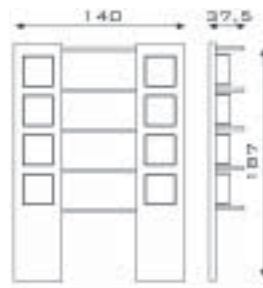

Tecla 1

Tecla 2

Tecla 3

Tecla 4

Tecla 5

TECLA

137A	Tecla 1 - Aluminium wall showcase with lighting	€ 476,00
137I	Tecla 1 - Stainless steel wall showcase with lighting	€ 540,00
138A	Tecla 2 - Aluminium wall showcase with lighting	€ 364,00
138I	Tecla 2 - Stainless steel wall showcase with lighting	€ 436,00
	<i>Light colours: white - yellow - orange - red - blue</i>	
139	Tecla 3 - Aluminium free-standing showcase with lighting	€ 1.026,00
	<i>Light colours: white - yellow - orange - red - blue</i>	
141A	Tecla 4 - Aluminium wall showcase with lighting	€ 447,00
141I	Tecla 4 - Stainless steel wall showcase with lighting	€ 497,00
	<i>Light colours: white - yellow - orange - red - blue</i>	
147	Tecla 5 - Aluminium wall showcase with lighting	€ 1.263,00
	<i>Light colours: white - yellow - orange - red - blue</i>	