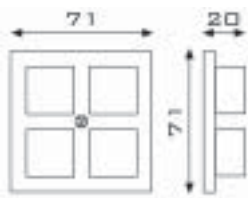

Tecla 3

Tecla 4