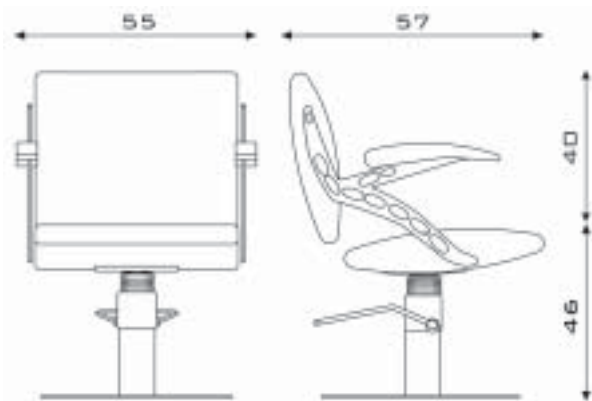

MARTE

			spec. vinyls
61.3R	Swivel, chrome raised starbase	€ 696,00	€ 716,00
61.6R	Non-lockable hydr. pump, chrome raised starbase	€ 870,00	€ 890,00
61.7R	Lockable hydr. pump, chrome raised starbase	€ 925,00	€ 945,00
61.7R.43	Lockable hydr. pump, chrome raised starbase, with footrest	€ 1.018,00	€ 1.038,00
61.3Rs	Swivel, satin raised starbase	€ 717,00	€ 737,00
61.6Rs	Non-lockable hydr. pump, satin raised starbase	€ 891,00	€ 911,00
61.7Rs	Lockable hydr. pump, satin raised starbase	€ 947,00	€ 967,00
61.7Rs.43	Lockable hydr. pump, satin raised starbase, with footrest	€ 1.037,00	€ 1.057,00
61.49	Lockable hydr. pump, calyx-shaped base	€ 1.025,00	€ 1.045,00
61.49.43	Lockable hydr. pump, calyx-shaped base, with footrest	€ 1.117,00	€ 1.137,00
61.16L	Swivel, st. steel disc base	€ 826,00	€ 846,00
61.18L	Non-lockable hydr. pump, st. steel disc base	€ 1.005,00	€ 1.025,00
61.19L	Lockable hydr. pump, st. steel disc base	€ 1.065,00	€ 1.085,00
61.19L.43	Lockable hydr. pump, st. steel disc base, with footrest	€ 1.157,00	€ 1.177,00
61.1	Swivel, satin square base	€ 765,00	€ 785,00
61.11	Non-lockable hydr. pump, satin square base	€ 957,00	€ 977,00
61.12	Lockable hydr. pump, satin square base	€ 1.014,00	€ 1.034,00
61.12.43	Lockable hydr. pump, satin square base, with footrest	€ 1.105,00	€ 1.125,00
61.55	Swivel, st. steel square base	€ 842,00	€ 862,00
61.44	Non-lockable hydr. pump, st. steel square base	€ 1.020,00	€ 1.040,00
61.56	Lockable hydr. pump, st. steel square base	€ 1.080,00	€ 1.100,00
61.56.43	Lockable hydr. pump, st. steel square base, with footrest	€ 1.172,00	€ 1.192,00