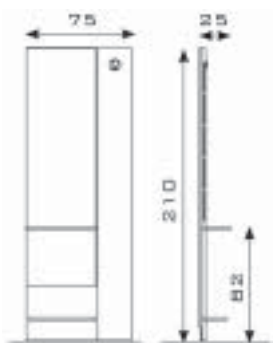

VOGUE

851A.L	Aluminium styling unit - chrome shelf and footrest - with lighting	€ 950,00
851I.L	Stainless steel styling unit - chrome shelf and footrest - with lighting	€ 1.067,00