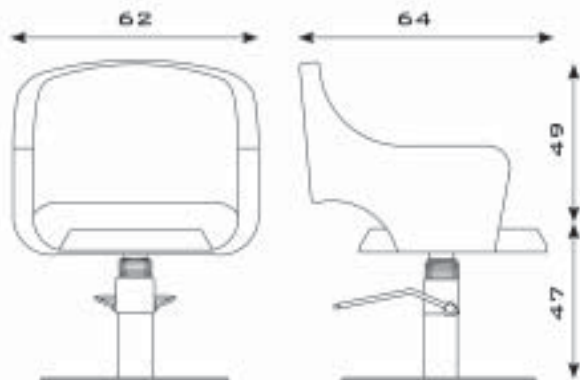

FIFTY

			spec. vinyls
59.3R	Swivel, chrome raised starbase	€ 618,00	€ 646,00
59.6R	Non-lockable hydr. pump, chrome raised starbase	€ 784,00	€ 812,00
59.7R	Lockable hydr. pump, chrome raised starbase	€ 837,00	€ 865,00
59.7R.43	Lockable hydr. pump, chrome raised starbase, with footrest	€ 929,00	€ 957,00
59.3Rs	Swivel, satin raised starbase	€ 640,00	€ 668,00
59.6Rs	Non-lockable hydr. pump, satin raised starbase	€ 803,00	€ 831,00
59.7Rs	Lockable hydr. pump, satin raised starbase	€ 859,00	€ 887,00
59.7Rs.43	Lockable hydr. pump, satin raised starbase, with footrest	€ 949,00	€ 977,00
59.49	Lockable hydr. pump, calyx-shaped base	€ 936,00	€ 964,00
59.49.43	Lockable hydr. pump, calyx-shaped base, with footrest	€ 1.028,00	€ 1.056,00
59.16L	Swivel, st. steel disc base	€ 748,00	€ 776,00
59.18L	Non-lockable hydr. pump, st. steel disc base	€ 916,00	€ 944,00
59.19L	Lockable hydr. pump, st. steel disc base	€ 976,00	€ 1.004,00
59.19L.43	Lockable hydr. pump, st. steel disc base, with footrest	€ 1.067,00	€ 1.095,00
59.1	Swivel, satin square base	€ 687,00	€ 715,00
59.11	Non-lockable hydr. pump, satin square base	€ 869,00	€ 897,00
59.12	Lockable hydr. pump, satin square base	€ 926,00	€ 954,00
59.12.43	Lockable hydr. pump, satin square base, with footrest	€ 1.016,00	€ 1.044,00
59.55	Swivel, st. steel square base	€ 762,00	€ 790,00
59.44	Non-lockable hydr. pump, st. steel square base	€ 932,00	€ 960,00
59.56	Lockable hydr. pump, st. steel square base	€ 992,00	€ 1.020,00
59.56.43	Lockable hydr. pump, st. steel square base, with footrest	€ 1.083,00	€ 1.111,00