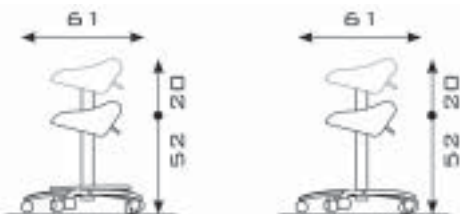

Art. 187

Art. 186