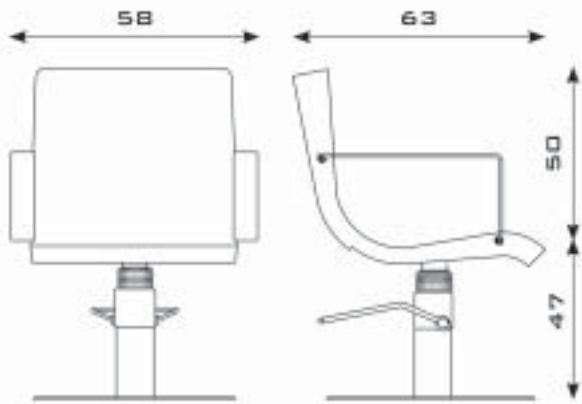

NEK OPTIMA

			spec. vinyls
87.3R	Swivel, chrome raised starbase	€ 525,00	€ 550,00
87.6R	Non-lockable hydr. pump, chrome raised starbase	€ 675,00	€ 700,00
87.7R	Lockable hydr. pump, chrome raised starbase	€ 725,00	€ 750,00
87.7R.43	Lockable hydr. pump, chrome raised starbase, with footrest	€ 820,00	€ 845,00
87.3Rs	Swivel, satin raised starbase	€ 545,00	€ 570,00
87.6Rs	Non-lockable hydr. pump, satin raised starbase	€ 695,00	€ 720,00
87.7Rs	Lockable hydr. pump, satin raised starbase	€ 745,00	€ 770,00
87.7Rs.43	Lockable hydr. pump, satin raised starbase, with footrest	€ 840,00	€ 865,00
87.16L	Swivel, st. steel disc base	€ 625,00	€ 650,00
87.18L	Non-lockable hydr. pump, st. steel disc base	€ 775,00	€ 750,00
87.19L	Lockable hydr. pump, st. steel disc base	€ 825,00	€ 850,00
87.19L.43	Lockable hydr. pump, st. steel disc base, with footrest	€ 920,00	€ 945,00
87.55	Swivel, st. steel square base	€ 625,00	€ 650,00
87.44	Non-lockable hydr. pump, st. steel square base	€ 775,00	€ 750,00
87.56	Lockable hydr. pump, st. steel square base	€ 825,00	€ 850,00
87.56.43	Lockable hydr. pump, st. steel square base, with footrest	€ 920,00	€ 945,00