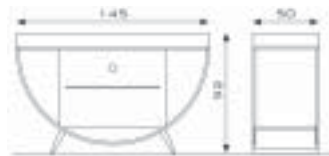

LUX

604	Cashdesk in wengè lam.	€ 1.676,00
604.L	Cashdesk in wengè lam., with lighting	€ 1.776,00