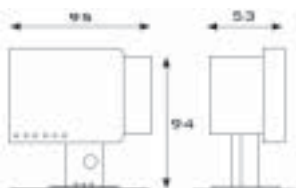

CASHDESKS

BLACK-ICE

634	Cashdesk in wengè laminate	€ 2.499,00
634.L	Cashdesk in wengè laminate - with lighting	€ 2.599,00
634A	Cashdesk in wengè laminate - glass shelf	€ 2.649,00
634A.L	Cashdesk in wengè laminate - glass shelf - with lighting	€ 2.739,00
634B	Cashdesk in gloss white laminate	€ 2.499,00
634B.L	Cashdesk in gloss white laminate - with lighting	€ 2.599,00
634BA	Cashdesk in gloss white laminate - glass shelf	€ 2.649,00
634BA.L	Cashdesk in gloss white laminate - glass shelf - with lighting	€ 2.739,00

BLACK-ICE-B

635	Cashdesk in wengè laminate	€ 1.330,00
635.L	Cashdesk in wengè laminate - with lighting	€ 1.420,00
635A	Cashdesk in wengè laminate - glass shelf	€ 1.480,00
635A.L	Cashdesk in wengè laminate - glass shelf - with lighting	€ 1.570,00
635B	Cashdesk in gloss white laminate	€ 1.330,00
635B.L	Cashdesk in gloss white laminate - with lighting	€ 1.420,00
635BA	Cashdesk in gloss white laminate - glass shelf	€ 1.480,00
635BA.L	Cashdesk in gloss white laminate - glass shelf - with lighting	€ 1.570,00

BLOK

636	Cashdesk in wengè laminate	€ 1.081,00
636.L	Cashdesk in wengè laminate - with lighting	€ 1.466,00