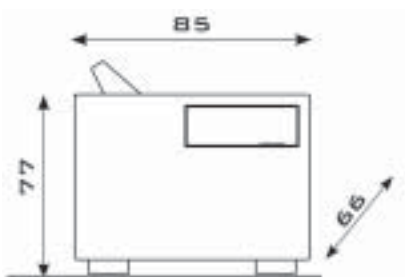

CAYMAN

516	Backwash chair	€ 1.262,00

spec. vinyls
€ 1.316,00