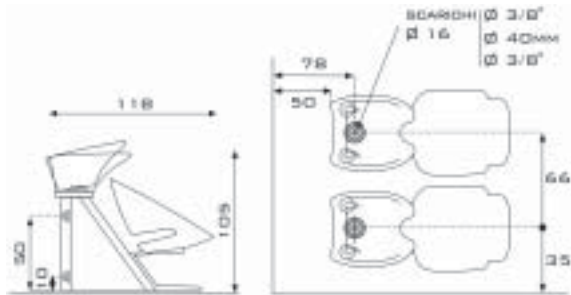

KOMU

79L.G1	Steel structure, white G basin	€ 1.550,00
79L.G3	Steel structure, black G basin	€ 1.649,00

spec. vinyls
€ 1.582,00
€ 1.681,00

Accessories Komu

F	Extra charge for water mixer with drip-proof shower	€ 20,00
T	Extra charge for thermostatic water mixer with drip-proof shower	€ 179,00
401	Intermediate cabinet for G basin	€ 288,00
404	Intermediate cabinet for B basin	€ 288,00
411	Black silicone neck protector	€ 23,00
412	White silicone neck protector	€ 23,00