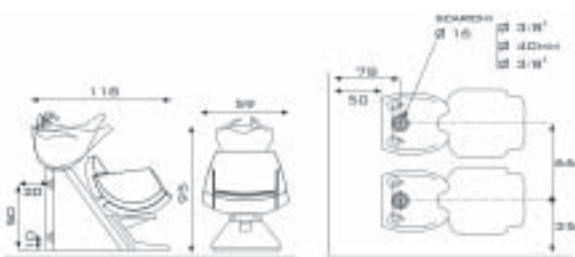

SFERA ALL

			spec. vinyls
50AL.B1	Steel structure, white B basin	€ 1.951,00	€ 1.975,00
50AL.B3	Steel structure, black B basin	€ 2.054,00	€ 2.078,00
50AL.G1	Steel structure, white G basin	€ 1.929,00	€ 1.953,00
50AL.G3	Steel structure, black G basin	€ 2.026,00	€ 2.050,00

Accessories Sfera All

F	Extra charge for water mixer with drip-proof shower	€ 20,00	
T	Extra charge for thermostatic water mixer with drip-proof shower	€ 179,00	
401	Intermediate cabinet for G basin	€ 288,00	
404	Intermediate cabinet for B basin	€ 288,00	
411	Black silicone neck protector	€ 23,00	
412	White silicone neck protector	€ 23,00