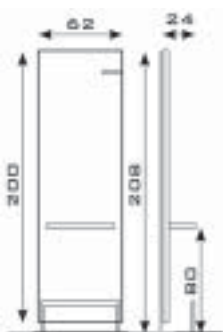

FREE

859	Wall styling unit, stainless steel	€ 900,00
859/57	Wall styling unit, stainless steel - with DAN footrest	€ 1.108,00