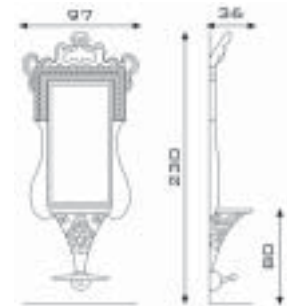

SHANA

800	Wall styling unit - aluminium shelf	€ 1.298,00