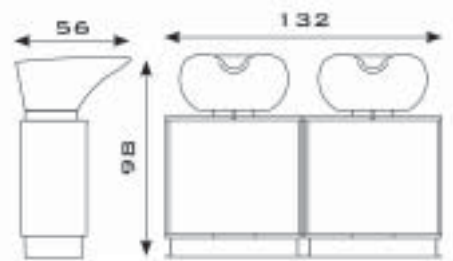

TUK

490.G1	Backwash cabinet, wengé lam., with white G basin	€ 958,00
490.G3	Backwash cabinet, wengé lam., with black G basin	€ 1.056,00
491.G1	Backwash cabinet, gloss white lam., with white G basin	€ 958,00
491.G3	Backwash cabinet, gloss white lam., with black G basin	€ 1.056,00
492.G1	Backwash cabinet, gloss black lam., with white G basin	€ 958,00
492.G3	Backwash cabinet, gloss black lam., with black G basin	€ 1.056,00
490/2.G1	Double backwash cabinet, wengé lam., with white G basins	€ 1.916,00
490/2.G3	Double backwash cabinet, wengé lam., with black G basins	€ 2.112,00
491/2.G1	Double backwash cabinet, gloss white lam., with white G basins	€ 1.916,00
491/2.G3	Double backwash cabinet, gloss white lam., with black G basins	€ 2.112,00
492/2.G1	Double backwash cabinet, gloss black lam., with white G basins	€ 1.916,00
492/2.G3	Double backwash cabinet, gloss black lam., with black G basins	€ 2.112,00
490/3.G1	Triple backwash cabinet, wengé lam., with white G basins	€ 2.874,00
490/3.G3	Triple backwash cabinet, wengé lam., with black G basins	€ 3.168,00
491/3.G1	Triple backwash cabinet, gloss white lam., with white G basins	€ 2.874,00
491/3.G3	Triple backwash cabinet, gloss white lam., with black G basins	€ 3.168,00
492/3.G1	Triple backwash cabinet, gloss black lam., with white G basins	€ 2.874,00
492/3.G3	Triple backwash cabinet, gloss black lam., with black G basins	€ 3.168,00

Accessories Tuk

F	Extra charge for water mixer with drip-proof shower	€ 20,00
T	Extra charge for thermostatic water mixer with drip-proof shower	€ 179,00
411	Black silicone neck protector	€ 23,00
412	White silicone neck protector	€ 23,00