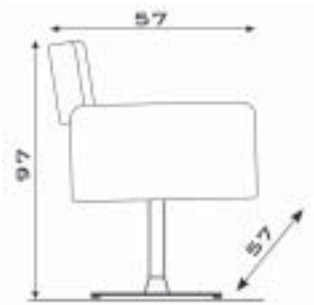

T A U

62L.16L	Backwash chair, swivel base with st. steel disc	€ 688,00
62L.55	Backwash chair, st. steel square swivel base	€ 702,00

spec. vinyls
€ 716,00
€ 730,00