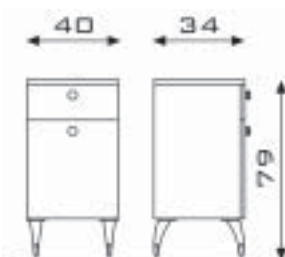

CABINETS - SHOWCASES

695	Service cabinet with drawer, wengè lam.	€ 350,00	
-----	---	----------	--

716.70	Display unit - glass shelves L.=70 cm	€ 480,00	
716.100	Display unit - glass shelves L.=100 cm	€ 531,00	