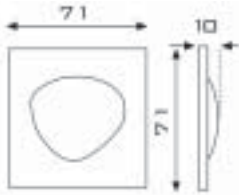

ILLUMINATED COLLECTION

BUBBLE

142A	Aluminium panel with lighting	€ 372,00
	Light colours: white - yellow - orange - red - blue