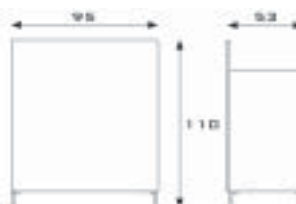

CASHDESKS

BLACK-ICE

634	Cashdesk in wengè laminate	€ 2.499,00
634.L	Cashdesk in wengè laminate - with lighting	€ 2.599,00
634A	Cashdesk in wengè laminate - glass shelf	€ 2.649,00
634A.L	Cashdesk in wengè laminate - glass shelf - with lighting	€ 2.739,00
634B	Cashdesk in gloss white laminate	€ 2.499,00
634B.L	Cashdesk in gloss white laminate - with lighting	€ 2.599,00
634BA	Cashdesk in gloss white laminate - glass shelf	€ 2.649,00
634BA.L	Cashdesk in gloss white laminate - glass shelf - with lighting	€ 2.739,00

BLACK-ICE-B

635	Cashdesk in wengè laminate	€ 1.330,00
635.L	Cashdesk in wengè laminate - with lighting	€ 1.420,00
635A	Cashdesk in wengè laminate - glass shelf	€ 1.480,00
635A.L	Cashdesk in wengè laminate - glass shelf - with lighting	€ 1.570,00
635B	Cashdesk in gloss white laminate	€ 1.330,00
635B.L	Cashdesk in gloss white laminate - with lighting	€ 1.420,00
635BA	Cashdesk in gloss white laminate - glass shelf	€ 1.480,00
635BA.L	Cashdesk in gloss white laminate - glass shelf - with lighting	€ 1.570,00

BLOK

636	Cashdesk in wengè laminate	€ 1.081,00
636.L	Cashdesk in wengè laminate - with lighting	€ 1.466,00