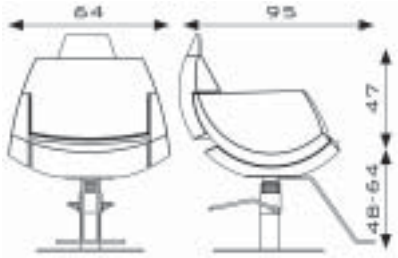

SFERA ALL/RP

			spec. vinyls
50A.RP.7R	Lockable pump, chrome raised starbase	€ 1.695,00	€ 1.719,00
50A.RP.49	Lockable pump, calyx-shaped base	€ 1.794,00	€ 1.818,00
50A.RP.19L	Lockable hydr. pump, st. steel disc base	€ 1.834,00	€ 1.858,00
50A.RP.12	Lockable hydr. pump, satin square base	€ 1.783,00	€ 1.807,00
50A.RP.56	Lockable hydr. pump, st. steel square base	€ 1.851,00	€ 1.875,00