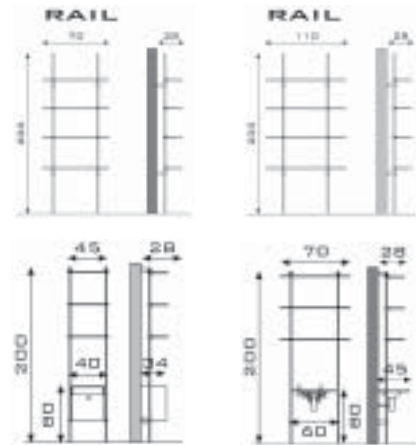

MID

182/70	Low table in wengè lam. - L. cm. 70	€ 250,00
182/140	Low table in wengè lam. - L. cm. 140	€ 290,00

MODUS

671.4	Set of 4 wall-covering panels	€ 143,00

RAIL

718.70/4	Wall display unit, 4 glass shelves L.=70 cm.	€ 632,00
718.110/4	Wall display unit, 4 glass shelves L.=100 cm.	€ 658,00
723	Wall display unit, with cabinet col. wengè	€ 827,00
724	Wall display unit, with glass basin and water mixer	€ 1.307,00

TOKIO

356	Coffee table in wengè lam. - L. cm. 107,5	€ 350,00
356Z	Coffee table in Zebrano lam. - L. cm. 107,5	€ 390,00