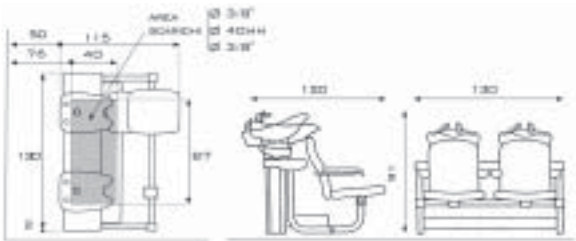

PENTAWASH

77.445.G1	Double backwash unit, white G basins	€ 2.681,00	spec. vinyls € 2.717,00
77.445.G3	Double backwash unit, black G basins	€ 2.876,00	€ 2.912,00
77.446.G1	Triple backwash unit, white G basins	€ 3.670,00	€ 3.724,00
77.446.G3	Triple backwash unit, black G basins	€ 3.964,00	€ 4.018,00