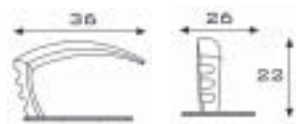

ACCESSORIES

PAL