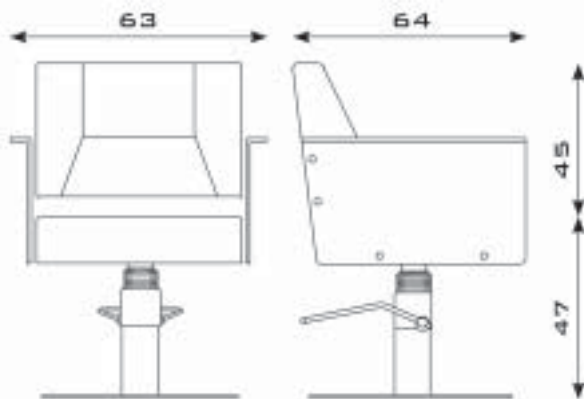

TEX

			spec. vinyls
82.3R	Swivel, chrome raised starbase	€ 836,00	€ 860,00
82.6R	Non-lockable hydr. pump, chrome raised starbase	€ 997,00	€ 1.021,00
82.7R	Lockable hydr. pump, chrome raised starbase	€ 1.052,00	€ 1.076,00
82.7R.43	Lockable hydr. pump, chrome raised starbase, with footrest	€ 1.146,00	€ 1.170,00

82.3Rs	Swivel, satin raised starbase	€ 856,00	€ 880,00
82.6Rs	Non-lockable hydr. pump, satin raised starbase	€ 1.017,00	€ 1.041,00
82.7Rs	Lockable hydr. pump, satin raised starbase	€ 1.072,00	€ 1.096,00
82.7Rs.43	Lockable hydr. pump, satin raised starbase, with footrest	€ 1.166,00	€ 1.190,00

82.16L	Swivel, st. steel disc base	€ 962,00	€ 986,00
82.18L	Non-lockable hydr. pump, st. steel disc base	€ 1.128,00	€ 1.152,00
82.19L	Lockable hydr. pump, st. steel disc base	€ 1.188,00	€ 1.212,00
82.19L.43	Lockable hydr. pump, st. steel disc base, with footrest	€ 1.282,00	€ 1.306,00

82.55	Swivel, st. steel square base	€ 976,00	€ 1.000,00
82.44	Non-lockable hydr. pump, st. steel square base	€ 1.143,00	€ 1.167,00
82.56	Lockable hydr. pump, st. steel square base	€ 1.203,00	€ 1.227,00
82.56.43	Lockable hydr. pump, st. steel square base, with footrest	€ 1.297,00	€ 1.321,00