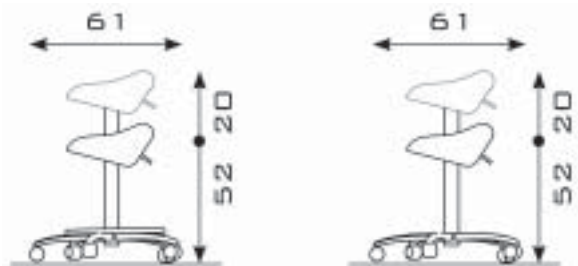

DEE Stools

			spec. vinyls
186	Without ring footrest	€ 250,00	€ 260,00
187	With ring footrest	€ 271,00	€ 281,00