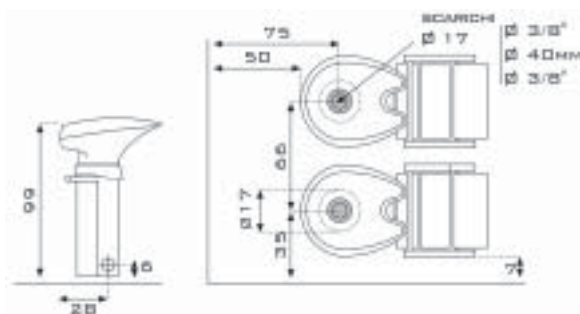

SHARK

506.F1	Pedestal backwash column, white F basin	€ 998,00
506.F3	Pedestal backwash column, black F basin	€ 1.089,00

Accessories Shark

F	Extra charge for water mixer with drip-proof shower	€ 20,00
T	Extra charge for thermostatic water mixer with drip-proof shower	€ 179,00
411	Black silicone neck protector	€ 23,00
412	White silicone neck protector	€ 23,00