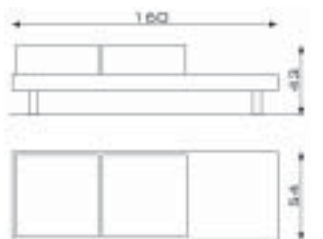

352	3-seater settee with 2 cushions - wengè lam. - L = 160 cm.	€ 771,00

spec. vinyls
€ 803,00