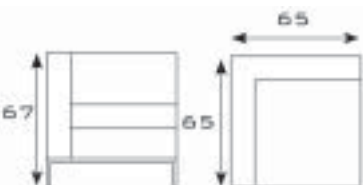

CORNER

			spec. vinyls
185	Individual waiting chair	€ 695,00	€ 731,00