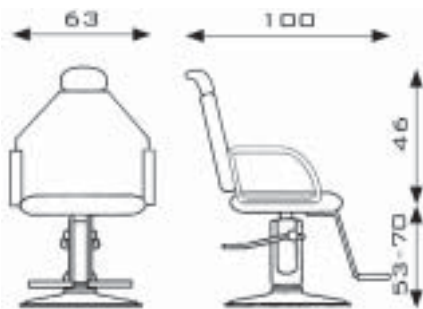

UNIX

			spec. vinyls
310.23s	Lockable pump, satin disc base	€ 1.165,00	€ 1.189,00
310.2	Motorized base	€ 2.232,00	€ 2.256,00