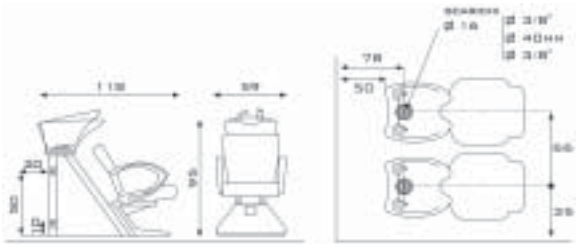

BACKWASH UNITS

ARCO ALL

			spec. vinyls
31AL.B1	Steel structure, white B basin	€ 1.709,00	€ 1.729,00
31AL.B3	Steel structure, black B basin	€ 1.812,00	€ 1.832,00
31AL.G1	Steel structure, white G basin	€ 1.686,00	€ 1.706,00
31AL.G3	Steel structure, black G basin	€ 1.783,00	€ 1.803,00
31ALY.G1	Steel structure, white G basin	€ 1.546,00	€ 1.566,00
31ALY.G3	Steel structure, black G basin	€ 1.643,00	€ 1.663,00

ARCO WOOD

			spec. vinyls
31L.B1	Steel structure, white B basin	€ 1.675,00	€ 1.695,00
31L.B3	Steel structure, black B basin	€ 1.778,00	€ 1.798,00
31L.G1	Steel structure, white G basin	€ 1.652,00	€ 1.672,00
31L.G3	Steel structure, black G basin	€ 1.749,00	€ 1.769,00
31LY.G1	Steel structure, white G basin	€ 1.513,00	€ 1.533,00
31LY.G3	Steel structure, black G basin	€ 1.610,00	€ 1.630,00

Accessories Arco All, Arco Wood

F	Extra charge for water mixer with drip-proof shower	€ 20,00	
T	Extra charge for thermostatic water mixer with drip-proof shower	€ 179,00	
401	Intermediate cabinet for G basin	€ 288,00	
404	Intermediate cabinet for B basin	€ 288,00	
411	Black silicone neck protector	€ 23,00	
412	White silicone neck protector	€ 23,00