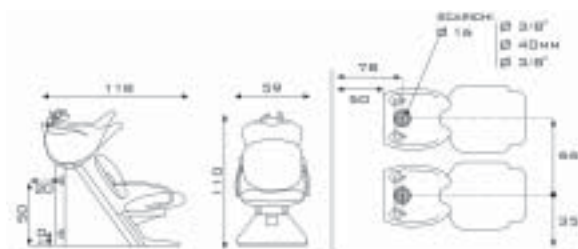

MONNALISA

27L.B1	Steel structure, white B basin	€ 1.524,00
27L.B3	Steel structure, black B basin	€ 1.627,00
27L.G1	Steel structure, white G basin	€ 1.500,00
27L.G3	Steel structure, black G basin	€ 1.598,00

spec. vinyls
€ 1.544,00
€ 1.647,00
€ 1.520,00
€ 1.618,00

27LY.G1	Steel structure, white G basin	€ 1.361,00
27LY.G3	Steel structure, black G basin	€ 1.459,00

€ 1.381,00
€ 1.479,00