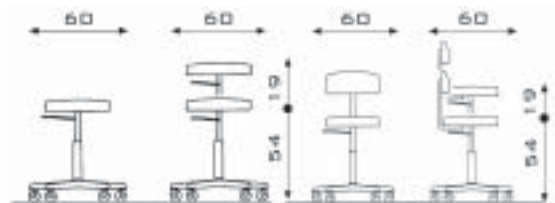

CUTTING STOOLS

Art. 150 - 150CR

Art. 151 - 151CR

150	Cutting stool without backrest - black plastic starbase	€ 160,00
150CR	Cutting stool without backrest - chrome starbase	€ 202,00
151	Cutting stool with backrest - black plastic starbase	€ 244,00
151CR	Cutting stool with backrest - chrome starbase	€ 288,00
186	DEE stool without footrest ring	€ 250,00
187	DEE stool with footrest ring	€ 271,00

spec. vinyls
€ 170,00
€ 212,00
€ 259,00
€ 301,00
€ 260,00
€ 281,00