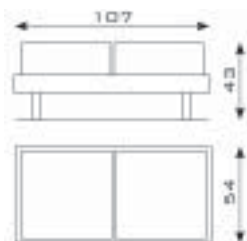

354	2-seater settee with 2 cushions - wengè lam. - L = 107,5 cm.	€ 695,00	spec. vinyls
			€ 727,00