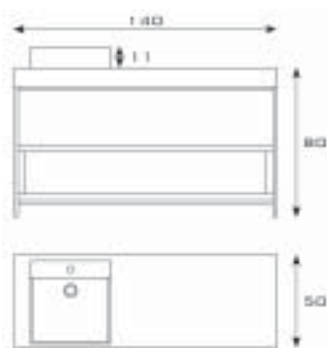

DISPENSARIES

MARINE

842.A	Lower cabinet with basin and water mixer	€ 1.927,00
842.B	Lower cabinet (without basin and water mixer)	€ 1.542,00
842.P	Upper cabinet	€ 643,00

OCEAN

181	Lower cabinet in wengè lam., with basin and water mixer	€ 1.932,00
180	Lower cabinet in wengè lam. (without basin and water mixer)	€ 1.240,00