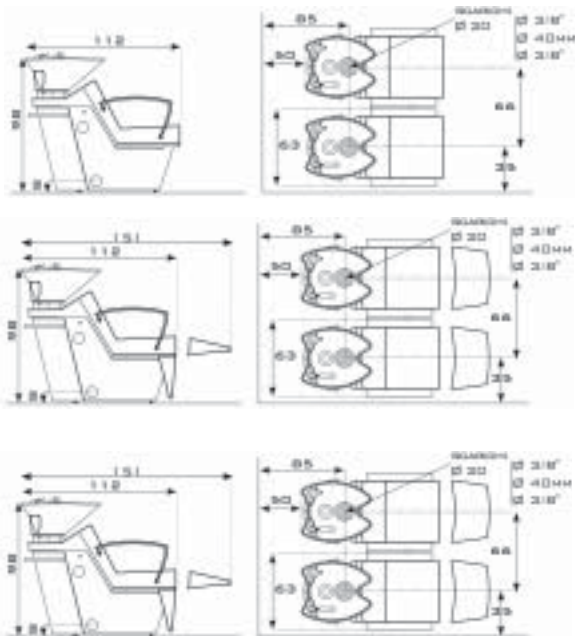

SESTO SENSO PRO

			spec. vinyls
525.G1	St. Steel structure, white G basin	€ 1.995,00	€ 2.040,00
525.G3	St. steel structure, black G basin	€ 2.095,00	€ 2.140,00
525P.G1	St. steel structure, motorized footrest, white G basin	€ 2.650,00	€ 2.695,00
525P.G3	St. steel structure, motorized footrest, black G basin	€ 2.750,00	€ 2.795,00
525M.G1	St. steel structure, motor. footrest, Shatsu-Contour massage, white G basin	€ 3.730,00	€ 3.775,00
525M.G3	St. steel structure, motor. footrest, Shatsu-Contour massage, black G basin	€ 3.830,00	€ 3.875,00

SESTO SENSO PRO - AIR

			spec. vinyls
525A.G1	St. steel structure, motor. footrest, Air massage, white G basin	€ 4.290,00	€ 4.335,00
525A.G3	St. steel structure, motor. footrest, Air massage, black G basin	€ 4.390,00	€ 4.435,00

Accessories Sesto Senso Pro

T	Extra charge for thermostatic water mixer with drip-proof shower	€ 159,00	
468	Foot controls (only for Air and Shatsu models)	€ 230,00	
469	Hydraulic valve set (only for Air and Shatsu models with foot controls)	€ 110,00	
504I/1	St. steel intermediate cabinet for Sesto Senso Pro units	€ 189,00	
411	Black silicone neck protector	€ 23,00	
412	White silicone neck protector	€ 23,00