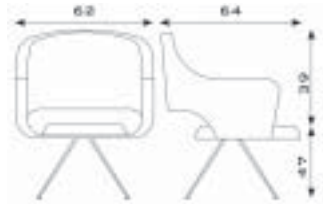

€ 665,00

FIJI

58.86	Individual waiting chair	€ 605,00
-------	--------------------------	----------

spec. vinyls
€ 633,00

FIFTY

59.86	Individual waiting chair	€ 616,00
-------	--------------------------	----------