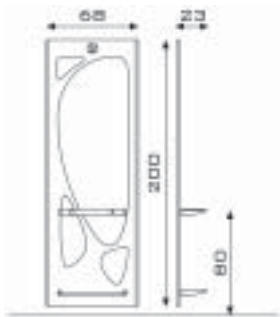

STYLING UNITS

ALIEN

849A/cr	Aluminium styling unit - chrome shelf and footrest	€ 916,00
849I/cr	Stainless steel styling unit - chrome shelf and footrest	€ 1.003,00
	<i>Trim colours: see vinyl collections</i>