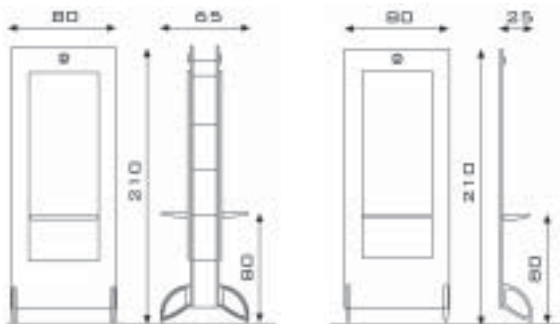

VEGA

691	Double styling unit - wengè lam.	€ 2.119,00
691/39	Double styling unit - wengè lam., with 2 PAL footrests	€ 2.471,00
693	Wall styling unit - wengè lam.	€ 952,00
693/39	Wall styling unit - wengè lam., with PAL footrest	€ 1.128,00