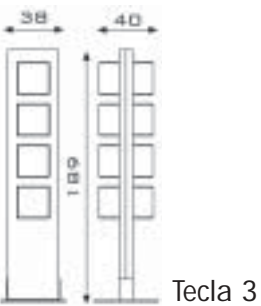

Tecla 1

Tecla 2