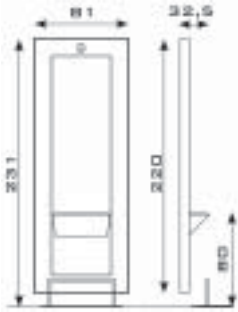

KING

860	Gloss black methacrylate styling unit - black painted aluminium shelf	€ 995,00
861	Gloss white methacrylate styling unit - white painted aluminium shelf	€ 995,00
862	Gloss black methacrylate styling unit - shiny aluminium shelf	€ 960,00
863	Gloss white methacrylate styling unit - shiny aluminium shelf	€ 960,00