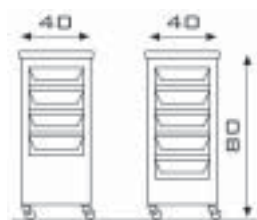

ACCESSORIES

Art. 128

39	PAL footrest	€ 176,00
43	Styling chair footrest	€ 90,00
57	DAN footrest	€ 197,00
80	Wall-mounted dryer bracket + pole	€ 72,00
128	Service trolley in white (001), black (003)	€ 152,00
148	Headrest for gentlemen's chairs	€ 135,00
152	Black plastic groove for barber chairs	€ 84,00
153	Children's cushion	€ 145,00
154	Headrest	€ 115,00
401/3	Intermediate cabinet for G basin	€ 288,00
404/3	Intermediate cabinet for G basin, painted all black	€ 288,00

spec. vinyls
€ 140,00
€ 155,00
€ 120,00

CUTTING STOOLS

150	Cutting stool without backrest - black plastic starbase	€ 160,00
150CR	Cutting stool without backrest - chrome starbase	€ 202,00
151	Cutting stool with backrest - black plastic starbase	€ 244,00
151CR	Cutting stool with backrest - chrome starbase	€ 288,00
186	DEE stool without footrest ring	€ 250,00
187	DEE stool with footrest ring	€ 271,00

spec. vinyls
€ 170,00
€ 212,00
€ 259,00
€ 301,00
€ 260,00
€ 281,00