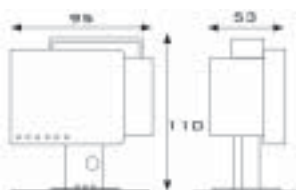

CASHDESKS

BLACK-ICE

634	Cashdesk in wengè laminate	€ 2.499,00
634.L	Cashdesk in wengè laminate - with lighting	€ 2.599,00
634A	Cashdesk in wengè laminate - glass shelf	€ 2.649,00
634A.L	Cashdesk in wengè laminate - glass shelf - with lighting	€ 2.739,00
634B	Cashdesk in gloss white laminate	€ 2.499,00
634B.L	Cashdesk in gloss white laminate - with lighting	€ 2.599,00
634BA	Cashdesk in gloss white laminate - glass shelf	€ 2.649,00
634BA.L	Cashdesk in gloss white laminate - glass shelf - with lighting	€ 2.739,00

BLACK-ICE-B

635	Cashdesk in wengè laminate	€ 1.330,00
635.L	Cashdesk in wengè laminate - with lighting	€ 1.420,00
635A	Cashdesk in wengè laminate - glass shelf	€ 1.480,00
635A.L	Cashdesk in wengè laminate - glass shelf - with lighting	€ 1.570,00
635B	Cashdesk in gloss white laminate	€ 1.330,00
635B.L	Cashdesk in gloss white laminate - with lighting	€ 1.420,00
635BA	Cashdesk in gloss white laminate - glass shelf	€ 1.480,00
635BA.L	Cashdesk in gloss white laminate - glass shelf - with lighting	€ 1.570,00

BLOK

636	Cashdesk in wengè laminate	€ 1.081,00
636.L	Cashdesk in wengè laminate - with lighting	€ 1.466,00