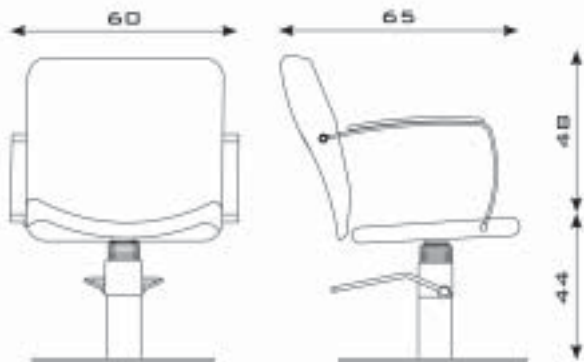

Mr. PAUL

			spec. vinyls
70.3R	Swivel, chrome raised starbase	€ 450,00	€ 480,00
70.7R	Lockable hydr. pump, chrome raised starbase	€ 590,00	€ 620,00
70.7R.43	Lockable hydr. pump, chrome raised starbase, with footrest	€ 685,00	€ 715,00

70.16L	Swivel, st. steel disc base	€ 550,00	€ 580,00
70.19L	Lockable hydr. pump, st. steel disc base	€ 690,00	€ 720,00
70.19L.43	Lockable hydr. pump, st. steel disc base, with footrest	€ 785,00	€ 815,00

70.55	Swivel, st. steel square base	€ 550,00	€ 580,00
70.56	Lockable hydr. pump, st. steel square base	€ 690,00	€ 720,00
70.56.43	Lockable hydr. pump, st. steel square base, with footrest	€ 785,00	€ 815,00