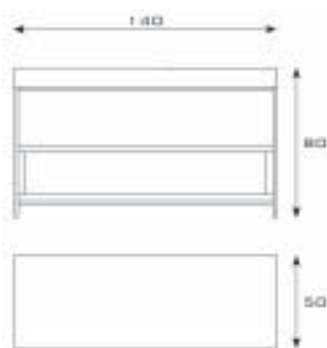

CABINETS - SHOWCASES

695	Service cabinet with drawer, wengè lam.	€ 350,00	
-----	---	----------	--

716.70	Display unit - glass shelves L.=70 cm	€ 480,00	
716.100	Display unit - glass shelves L.=100 cm	€ 531,00	