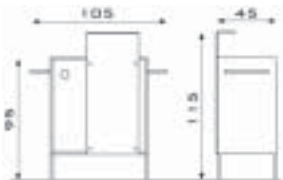

DIAMOND

606.L	Cashdesk with lighting - opal glass top - cabinet lam. wengè	€ 2.120,00
606V.L	Cashdesk with lighting - top and cabinet lam. wengè	€ 2.120,00

LUX

604	Cashdesk in wengè lam.	€ 1.676,00
604.L	Cashdesk in wengè lam., with lighting	€ 1.776,00

ROXY-ALL

646/ALL	Cashdesk with aluminium front panels	€ 2.194,00

U-B O X

689	Cashdesk in wengè lam.	€ 892,00
689.L	Cashdesk in wengè lam., with lighting	€ 987,00

VEGA

694	Cashdesk in wengè lam.	€ 1.282,00
694.L	Cashdesk in wengè lam., with lighting	€ 1.531,00