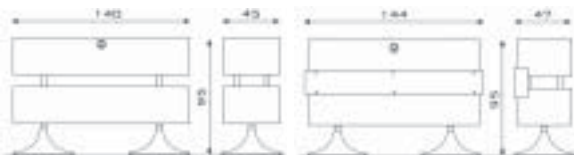

U-B O X

689	Cashdesk in wengè lam.	€ 892,00
689.L	Cashdesk in wengè lam., with lighting	€ 987,00

VEGA

694	Cashdesk in wengè lam.	€ 1.282,00
694.L	Cashdesk in wengè lam., with lighting	€ 1.531,00