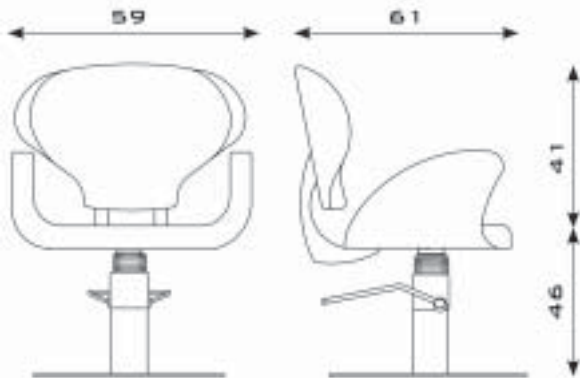

FIJI

			spec. vinyls
58.3R	Swivel, chrome raised starbase	€ 613,00	€ 641,00
58.6R	Non-lockable hydr. pump, chrome raised starbase	€ 774,00	€ 802,00
58.7R	Lockable hydr. pump, chrome raised starbase	€ 829,00	€ 857,00
58.7R.43	Lockable hydr. pump, chrome raised starbase, with footrest	€ 923,00	€ 951,00
58.3Rs	Swivel, satin raised starbase	€ 633,00	€ 661,00
58.6Rs	Non-lockable hydr. pump, satin raised starbase	€ 787,00	€ 822,00
58.7Rs	Lockable hydr. pump, satin raised starbase	€ 849,00	€ 877,00
58.7Rs.43	Lockable hydr. pump, satin raised starbase, with footrest	€ 943,00	€ 971,00
58.16L	Swivel, st. steel disc base	€ 739,00	€ 767,00
58.18L	Non-lockable hydr. pump, st. steel disc base	€ 905,00	€ 933,00
58.19L	Lockable hydr. pump, st. steel disc base	€ 965,00	€ 993,00
58.19L.43	Lockable hydr. pump, st. steel disc base, with footrest	€ 1.059,00	€ 1.087,00
58.55	Swivel, st. steel square base	€ 753,00	€ 781,00
58.44	Non-lockable hydr. pump, st. steel square base	€ 920,00	€ 948,00
58.56	Lockable hydr. pump, st. steel square base	€ 980,00	€ 1.008,00
58.56.43	Lockable hydr. pump, st. steel square base, with footrest	€ 1.074,00	€ 1.102,00