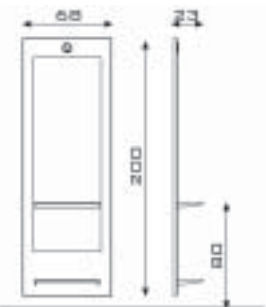

MILLENIUM

835A/cr	Aluminium styling unit - chrome shelf and footrest	€ 825,00
835I/cr	Stainless steel styling unit - chrome shelf and footrest	€ 912,00