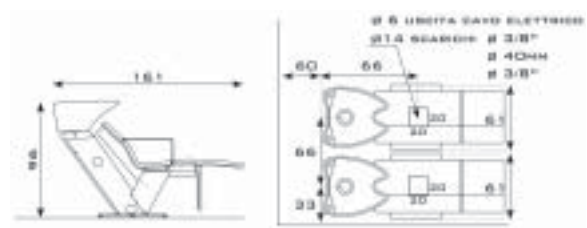

VERSUX

511.G1	Steel structure, white G basin	€ 1.706,00
511.G3	Steel structure, black G basin	€ 1.801,00
511P.G1	Motorized footrest, white G basin	€ 2.276,00
511P.G3	Motorized footrest, black G basin	€ 2.375,00

spec. vinyls
€ 1.734,00
€ 1.829,00

VERSUX - AIR

512.G1	Air massage, motorized footrest, white G basin	€ 3.956,00
512.G3	Air massage, motorized footrest, black G basin	€ 4.058,00

spec. vinyls
€ 4.016,00
€ 4.118,00

VERSUX - M

513M.G1	Shatsu massage, motorized footrest, white G basin	€ 3.450,00
513M.G3	Shatsu massage, motorized footrest, black G basin	€ 3.553,00

spec. vinyls
€ 3.482,00
€ 3.585,00

Accessories Versux

F	Extra charge for water mixer with drip-proof shower	€ 20,00
T	Extra charge for thermostatic water mixer with drip-proof shower	€ 179,00
468	Foot controls (only for Air and Shatsu models)	€ 230,00
469	Hydraulic valve set (only for Air and Shatsu models with foot controls)	€ 110,00
511/20	St. steel intermediate cabinet for Versux	€ 180,00
411	Black silicone neck protector	€ 23,00
412	White silicone neck protector	€ 23,00
	Extra charge for padded armrests	€ 90,00

€ 94,00