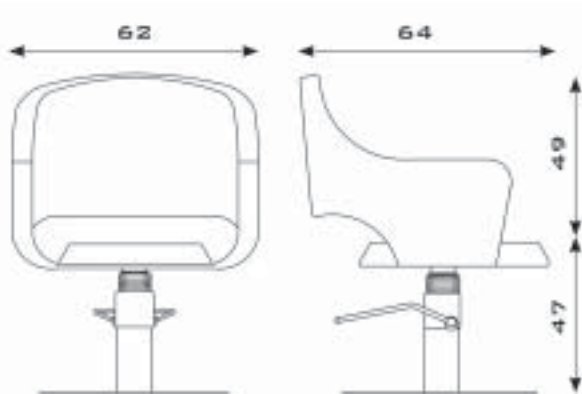

FIFTY OPTIMA

			spec. vinyls
59B.3R	Swivel, chrome raised starbase	€ 680,00	€ 708,00
59B.6R	Non-lockable hydr. pump, chrome raised starbase	€ 846,00	€ 874,00
59B.7R	Lockable hydr. pump, chrome raised starbase	€ 899,00	€ 927,00
59B.7R.43	Lockable hydr. pump, chrome raised starbase, with footrest	€ 991,00	€ 1.019,00
59B.3Rs	Swivel, satin raised starbase	€ 701,00	€ 729,00
59B.6Rs	Non-lockable hydr. pump, satin raised starbase	€ 865,00	€ 893,00
59B.7Rs	Lockable hydr. pump, satin raised starbase	€ 921,00	€ 949,00
59B.7Rs.43	Lockable hydr. pump, satin raised starbase, with footrest	€ 1.010,00	€ 1.038,00
59B.49	Lockable hydr. pump, calyx-shaped base	€ 998,00	€ 1.026,00
59B.49.43	Lockable hydr. pump, calyx-shaped base, with footrest	€ 1.090,00	€ 1.118,00
59B.16L	Swivel, st. steel disc base	€ 810,00	€ 838,00
59B.18L	Non-lockable hydr. pump, st. steel disc base	€ 978,00	€ 1.006,00
59B.19L	Lockable hydr. pump, st. steel disc base	€ 1.038,00	€ 1.066,00
59B.19L.43	Lockable hydr. pump, st. steel disc base, with footrest	€ 1.129,00	€ 1.157,00
59B.1	Swivel, satin square base	€ 749,00	€ 777,00
59B.11	Non-lockable hydr. pump, satin square base	€ 931,00	€ 959,00
59B.12	Lockable hydr. pump, satin square base	€ 988,00	€ 1.016,00
59B.12.43	Lockable hydr. pump, satin square base, with footrest	€ 1.077,00	€ 1.105,00
59B.55	Swivel, st. steel square base	€ 824,00	€ 852,00
59B.44	Non-lockable hydr. pump, st. steel square base	€ 994,00	€ 1.022,00
59B.56	Lockable hydr. pump, st. steel square base	€ 1.054,00	€ 1.082,00
59B.56.43	Lockable hydr. pump, st. steel square base, with footrest	€ 1.144,00	€ 1.172,00