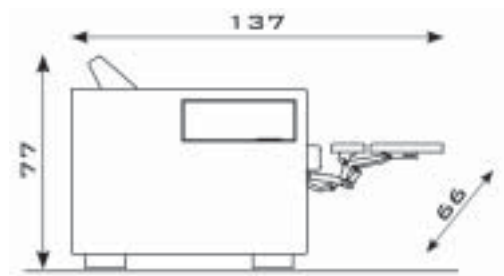

517	Backwash chair with manually-operated footrest	€ 1.502,00

€ 1.556,00

518	Backwash chair with motorized footrest	€ 1.672,00

€ 1.726,00