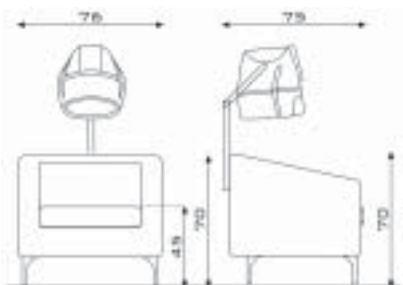

349/1.79	Individual dryer chair	€ 1.052,00	spec. vinyls

€ 1.101,00