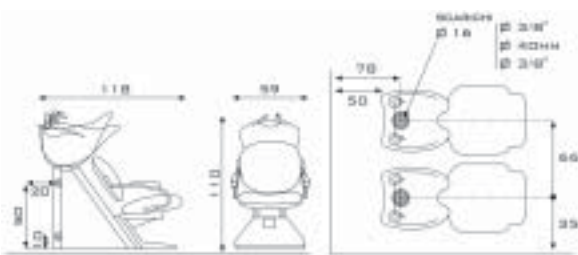

MONNALISA WOOD

27WL.B1	Steel structure, white B basin	€ 1.570,00
27WL.B3	Steel structure, black B basin	€ 1.673,00
27WL.G1	Steel structure, white G basin	€ 1.547,00
27WL.G3	Steel structure, black G basin	€ 1.644,00

spec. vinyls
€ 1.590,00
€ 1.693,00
€ 1.567,00
€ 1.664,00

27WLY.G1	Steel structure, white G basin	€ 1.408,00
27WLY.G3	Steel structure, black G basin	€ 1.505,00

€ 1.428,00
€ 1.525,00

Accessories Monnalisa, Monnalisa Wood

F	Extra charge for water mixer with drip-proof shower	€ 20,00
T	Extra charge for thermostatic water mixer with drip-proof shower	€ 179,00
401	Intermediate cabinet for G basin	€ 288,00
404	Intermediate cabinet for B basin	€ 288,00
411	Black silicone neck protector	€ 23,00
412	White silicone neck protector	€ 23,00