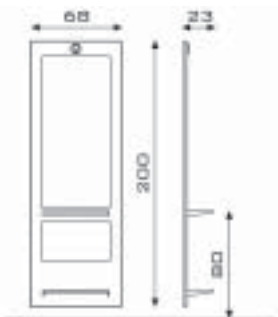

CONCEPT

844A/cr	Aluminium styling unit - chrome shelf and footrest	€ 898,00
844A.L/cr	Aluminium styling unit, with lighting - chrome shelf and footrest	€ 1.006,00
844I/cr	Stainless steel styling unit - chrome shelf and footrest	€ 985,00
844I.L/cr	Stainless steel styling unit, with lighting - chrome shelf and footrest	€ 1.093,00