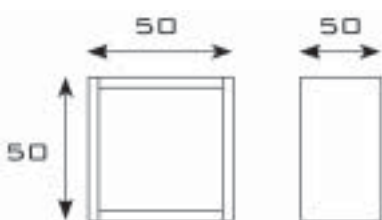

DOT

177	Wall cushion	€ 220,00
-----	--------------	----------

spec. vinyls

€ 224,00

DUCK

611	Table mirror	€ 299,00
-----	--------------	----------

FLAP

845A	Aluminium shelving for styling units	€ 192,00
845I	Stainless steel shelving for styling units	€ 230,00