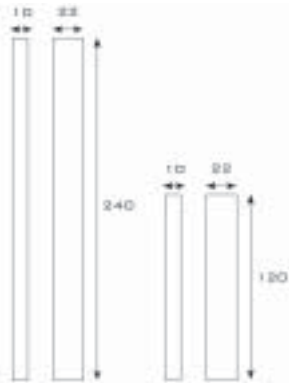

IN-LIGHT

183/120	Light blade H = cm. 120	€ 388,00
183/240	Light blade - H = cm. 240	€ 558,00
	Light colours: white - yellow - orange - red - blue	

LED

854	Wall panel with light and mirror	€ 393,00
855	Wall panel with light (no mirror)	€ 316,00
856	Wall panel with light, mirror and shelves	€ 459,00