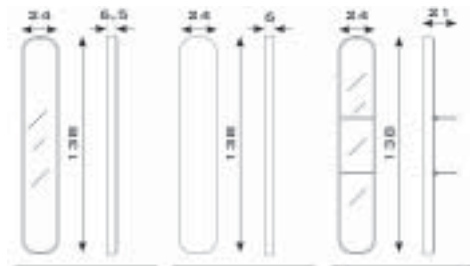

IN-LIGHT

183/120	Light blade H = cm. 120	€ 388,00
183/240	Light blade - H = cm. 240	€ 558,00
	Light colours: white - yellow - orange - red - blue	

LED

854	Wall panel with light and mirror	€ 393,00
855	Wall panel with light (no mirror)	€ 316,00
856	Wall panel with light, mirror and shelves	€ 459,00