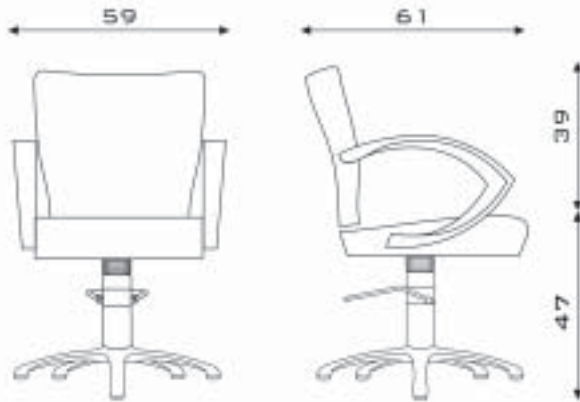

PIETRANERA S.p.A.

Via Masaccio, 2 - Z.I. Mancasale 42100 Reggio Emilia (Italy) Phone +39.0522.516510 Fax +39.0522.514669
e-mail: info@pietranera.com website: www.pietranera.com

LADIES CHAIR

ARCO ALL

			spec. vinyls
31A.3R	Swivel, chrome raised starbase	€ 601,00	€ 621,00
31A.6R	Non-lockable hydr. pump, chrome raised starbase	€ 772,00	€ 792,00
31A.7R	Lockable hydr. pump, chrome raised starbase	€ 825,00	€ 845,00
31A.7R.43	Lockable hydr. pump, chrome raised starbase, with footrest	€ 916,00	€ 936,00
31A.3Rs	Swivel, satin raised starbase	€ 621,00	€ 641,00
31A.6Rs	Non-lockable hydr. pump, satin raised starbase	€ 792,00	€ 812,00
31A.7Rs	Lockable hydr. pump, satin raised starbase	€ 847,00	€ 867,00
31A.7Rs.43	Lockable hydr. pump, satin raised starbase, with footrest	€ 935,00	€ 955,00
31A.49	Lockable hydr. pump, calyx-shaped base	€ 923,00	€ 943,00
31A.49.43	Lockable hydr. pump, calyx-shaped base, with footrest	€ 1.013,00	€ 1.033,00
31A.16L	Swivel, st. steel disc base	€ 728,00	€ 748,00
31A.18L	Non-lockable hydr. pump, st. steel disc base	€ 903,00	€ 923,00
31A.19L	Lockable hydr. pump, st. steel disc base	€ 963,00	€ 983,00
31A.19L.43	Lockable hydr. pump, st. steel disc base, with footrest	€ 1.053,00	€ 1.073,00
31A.1	Swivel, satin square base	€ 669,00	€ 689,00
31A.11	Non-lockable hydr. pump, satin square base	€ 857,00	€ 877,00
31A.12	Lockable hydr. pump, satin square base	€ 913,00	€ 933,00
31A.12.43	Lockable hydr. pump, satin square base, with footrest	€ 1.002,00	€ 1.022,00
31A.55	Swivel, st. steel square base	€ 744,00	€ 764,00
31A.44	Non-lockable hydr. pump, st. steel square base	€ 917,00	€ 919,00
31A.56	Lockable hydr. pump, st. steel square base	€ 977,00	€ 997,00
31A.56.43	Lockable hydr. pump, st. steel square base, with footrest	€ 1.068,00	€ 1.088,00