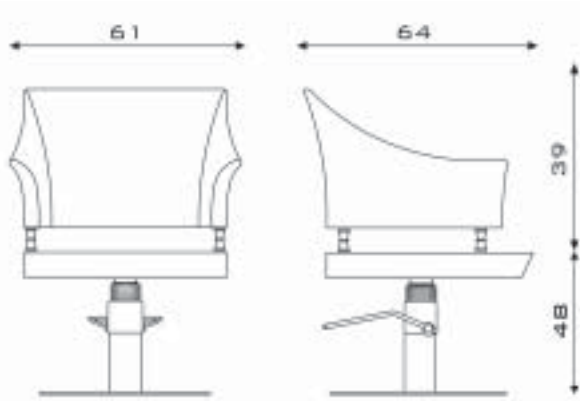

MYRA

			spec. vinyls
41.3R	Swivel, chrome raised starbase	€ 568,00	€ 592,00
41.6R	Non-lockable hydr. pump, chrome raised starbase	€ 734,00	€ 758,00
41.7R	Lockable hydr. pump, chrome raised starbase	€ 789,00	€ 813,00
41.7R.43	Lockable hydr. pump, chrome raised starbase, with footrest	€ 881,00	€ 905,00
41.3Rs	Swivel, satin raised starbase	€ 589,00	€ 613,00
41.6Rs	Non-lockable hydr. pump, satin raised starbase	€ 755,00	€ 779,00
41.7Rs	Lockable hydr. pump, satin raised starbase	€ 811,00	€ 835,00
41.7Rs.43	Lockable hydr. pump, satin raised starbase, with footrest	€ 901,00	€ 925,00
41.49	Lockable hydr. pump, calyx-shaped base	€ 889,00	€ 913,00
41.49.43	Lockable hydr. pump, calyx-shaped base, with footrest	€ 981,00	€ 1.005,00
41.16L	Swivel, st. steel disc base	€ 698,00	€ 722,00
41.18L	Non-lockable hydr. pump, st. steel disc base	€ 869,00	€ 893,00
41.19L	Lockable hydr. pump, st. steel disc base	€ 929,00	€ 953,00
41.19L.43	Lockable hydr. pump, st. steel disc base, with footrest	€ 1.021,00	€ 1.045,00
41.1	Swivel, satin square base	€ 637,00	€ 661,00
41.11	Non-lockable hydr. pump, satin square base	€ 821,00	€ 845,00
41.12	Lockable hydr. pump, satin square base	€ 878,00	€ 902,00
41.12.43	Lockable hydr. pump, satin square base, with footrest	€ 969,00	€ 993,00
41.55	Swivel, st. steel square base	€ 713,00	€ 737,00
41.44	Non-lockable hydr. pump, st. steel square base	€ 885,00	€ 909,00
41.56	Lockable hydr. pump, st. steel square base	€ 945,00	€ 969,00
41.56.43	Lockable hydr. pump, st. steel square base, with footrest	€ 1.036,00	€ 1.060,00