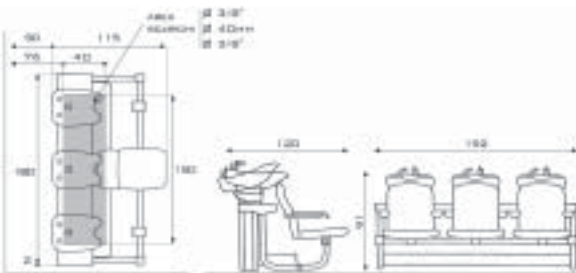

Accessories Pentawash

F	Extra charge for water mixer with drip-proof shower	€ 20,00	
T	Extra charge for thermostatic water mixer with drip-proof shower	€ 179,00	
408	Panel for Pentawash	€ 45,00	
411	Black silicone neck protector	€ 23,00	
412	White silicone neck protector	€ 23,00