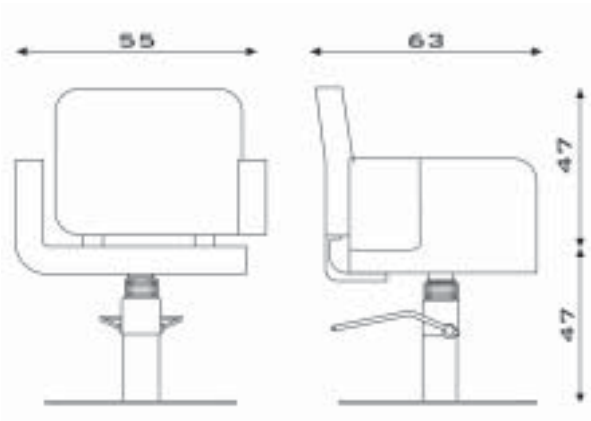

MANTA

			spec. vinyls
74.3R	Swivel, chrome raised starbase	€ 725,00	€ 753,00
74.6R	Non-lockable hydr. pump, chrome raised starbase	€ 891,00	€ 919,00
74.7R	Lockable hydr. pump, chrome raised starbase	€ 945,00	€ 973,00
74.7R.43	Lockable hydr. pump, chrome raised starbase, with footrest	€ 1.036,00	€ 1.064,00
74.3Rs	Swivel, satin raised starbase	€ 747,00	€ 775,00
74.6Rs	Non-lockable hydr. pump, satin raised starbase	€ 911,00	€ 939,00
74.7Rs	Lockable hydr. pump, satin raised starbase	€ 966,00	€ 994,00
74.7Rs.43	Lockable hydr. pump, satin raised starbase, with footrest	€ 1.056,00	€ 1.084,00
74.49	Lockable hydr. pump, calyx-shaped base	€ 1.043,00	€ 1.071,00
74.49.43	Lockable hydr. pump, calyx-shaped base, with footrest	€ 1.135,00	€ 1.163,00
74.16L	Swivel, st. steel disc base	€ 855,00	€ 883,00
74.18L	Non-lockable hydr. pump, st. steel disc base	€ 1.024,00	€ 1.052,00
74.19L	Lockable hydr. pump, st. steel disc base	€ 1.084,00	€ 1.112,00
74.19L.43	Lockable hydr. pump, st. steel disc base, with footrest	€ 1.174,00	€ 1.202,00
74.1	Swivel, satin square base	€ 794,00	€ 822,00
74.11	Non-lockable hydr. pump, satin square base	€ 976,00	€ 1.004,00
74.12	Lockable hydr. pump, satin square base	€ 1.033,00	€ 1.061,00
74.12.43	Lockable hydr. pump, satin square base, with footrest	€ 1.123,00	€ 1.151,00
74.55	Swivel, st. steel square base	€ 869,00	€ 897,00
74.44	Non-lockable hydr. pump, st. steel square base	€ 1.038,00	€ 1.066,00
74.56	Lockable hydr. pump, st. steel square base	€ 1.098,00	€ 1.126,00
74.56.43	Lockable hydr. pump, st. steel square base, with footrest	€ 1.190,00	€ 1.218,00