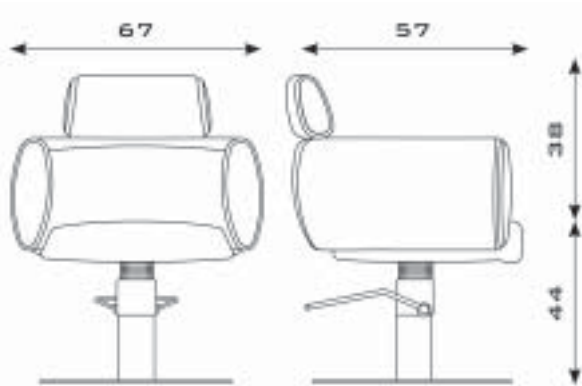

COCÓ - BLACK COVER

			spec. vinyls
111N.3R	Swivel, chrome raised starbase	€ 780,00	€ 815,00
111N.6R	Non-lockable hydr. pump, chrome raised starbase	€ 930,00	€ 965,00
111N.7R	Lockable hydr. pump, chrome raised starbase	€ 980,00	€ 1.015,00
111N.7R.43	Lockable hydr. pump, chrome raised starbase, with footrest	€ 1.075,00	€ 1.110,00
111N.3Rs	Swivel, satin raised starbase	€ 800,00	€ 835,00
111N.6Rs	Non-lockable hydr. pump, satin raised starbase	€ 950,00	€ 985,00
111N.7Rs	Lockable hydr. pump, satin raised starbase	€ 1.000,00	€ 1.035,00
111N.7Rs.43	Lockable hydr. pump, satin raised starbase, with footrest	€ 1.095,00	€ 1.130,00
111N.16L	Swivel, st. steel disc base	€ 880,00	€ 915,00
111N.18L	Non-lockable hydr. pump, st. steel disc base	€ 1.030,00	€ 1.065,00
111N.19L	Lockable hydr. pump, st. steel disc base	€ 1.080,00	€ 1.115,00
111N.19L.43	Lockable hydr. pump, st. steel disc base, with footrest	€ 1.175,00	€ 1.210,00
111N.1	Swivel, satin square base	€ 880,00	€ 915,00
111N.11	Non-lockable hydr. pump, satin square base	€ 1.030,00	€ 1.065,00
111N.12	Lockable hydr. pump, satin square base	€ 1.080,00	€ 1.115,00
111N.12.43	Lockable hydr. pump, satin square base, with footrest	€ 1.175,00	€ 1.210,00
111N.55	Swivel, st. steel square base	€ 880,00	€ 915,00
111N.44	Non-lockable hydr. pump, st. steel square base	€ 1.030,00	€ 1.065,00
111N.56	Lockable hydr. pump, st. steel square base	€ 1.080,00	€ 1.115,00
111N.56.43	Lockable hydr. pump, st. steel square base, with footrest	€ 1.175,00	€ 1.210,00