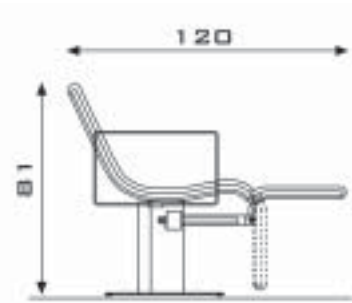

X-AIR WASH

508	Backwash chair, motorized footrest, air massage	€ 3.595,00

spec. vinyls
€ 3.649,00