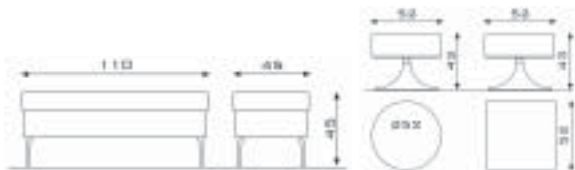

CITY

			spec. vinyls
166	City 1 - 2-seater settee - vinyl covering	€ 405,00	€ 429,00
169	City 2 - Round seat, calyx-shaped base	€ 300,00	€ 320,00
170	City 3 - Square seat, calyx-shaped base	€ 300,00	€ 320,00