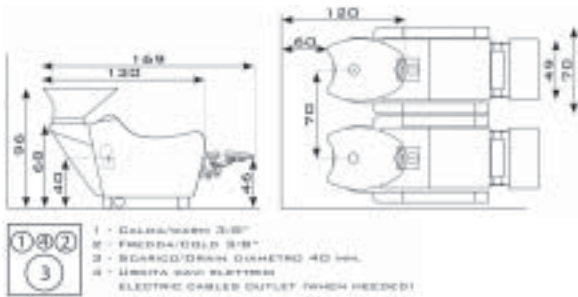

WEN - AIR

			spec. vinyls
522.G1	Motorized footrest, Air massage, white rear cover, white G basin	€ 4.098,00	€ 4.158,00
522/3.G3	Motorized footrest, Air massage, black rear cover, black G basin	€ 4.197,00	€ 4.257,00

Accessories Wen, Wen-Air

T	Extra charge for thermostatic water mixer with drip-proof shower	€ 159,00	
468	Foot controls (only for Air and Shatsu models)	€ 230,00	
469	Hydraulic valve set (only for Air and Shatsu models with foot controls)	€ 110,00	
523	White link bowl	€ 56,00	
524	Black link bowl	€ 56,00	
411	Black silicone neck protector	€ 23,00	
412	White silicone neck protector	€ 23,00