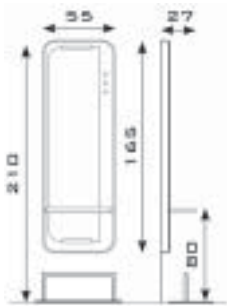

BLACK LIGHT

857	Styling unit - chrome shelf - with lighting	€ 1.100,00
857/57	Styling unit - chrome shelf - with lighting - with DAN footrest	€ 1.308,00