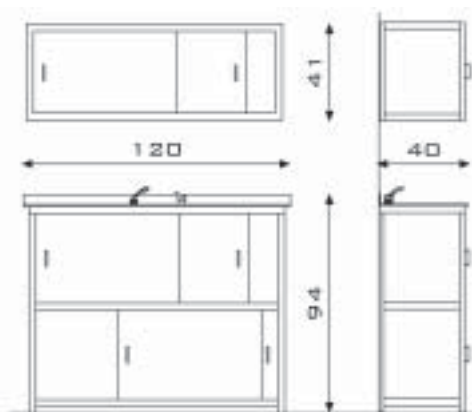

DISPENSARIES

MARINE

842.A	Lower cabinet with basin and water mixer	€ 1.927,00
842.B	Lower cabinet (without basin and water mixer)	€ 1.542,00
842.P	Upper cabinet	€ 643,00