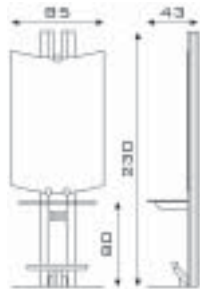

ALOHA

600/G	Wall styling unit	€ 660,00