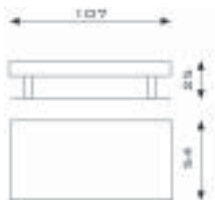

MID

182/70	Low table in wengè lam. - L. cm. 70	€ 250,00
182/140	Low table in wengè lam. - L. cm. 140	€ 290,00

MODUS

671.4	Set of 4 wall-covering panels	€ 143,00

RAIL

718.70/4	Wall display unit, 4 glass shelves L.=70 cm.	€ 632,00
718.110/4	Wall display unit, 4 glass shelves L.=100 cm.	€ 658,00
723	Wall display unit, with cabinet col. wengè	€ 827,00
724	Wall display unit, with glass basin and water mixer	€ 1.307,00

TOKIO

356	Coffee table in wengè lam. - L. cm. 107,5	€ 350,00
356Z	Coffee table in Zebrano lam. - L. cm. 107,5	€ 390,00