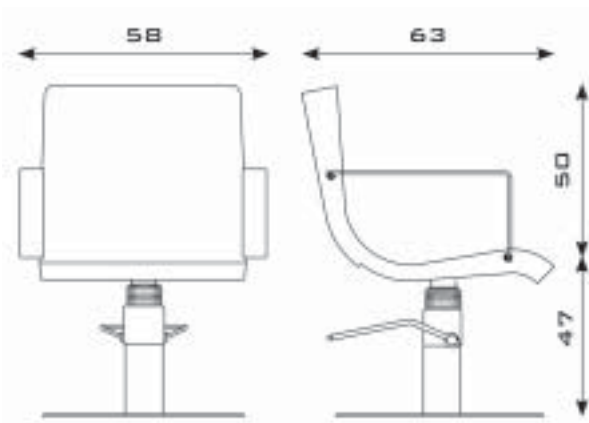

NEK

			spec. vinyls
85.3R	Swivel, chrome raised starbase	€ 475,00	€ 500,00
85.6R	Non-lockable hydr. pump, chrome raised starbase	€ 625,00	€ 650,00
85.7R	Lockable hydr. pump, chrome raised starbase	€ 675,00	€ 700,00
85.7R.43	Lockable hydr. pump, chrome raised starbase, with footrest	€ 770,00	€ 795,00
85.3Rs	Swivel, satin raised starbase	€ 495,00	€ 520,00
85.6Rs	Non-lockable hydr. pump, satin raised starbase	€ 645,00	€ 670,00
85.7Rs	Lockable hydr. pump, satin raised starbase	€ 695,00	€ 720,00
85.7Rs.43	Lockable hydr. pump, satin raised starbase, with footrest	€ 790,00	€ 815,00
85.16L	Swivel, st. steel disc base	€ 575,00	€ 600,00
85.18L	Non-lockable hydr. pump, st. steel disc base	€ 725,00	€ 750,00
85.19L	Lockable hydr. pump, st. steel disc base	€ 775,00	€ 800,00
85.19L.43	Lockable hydr. pump, st. steel disc base, with footrest	€ 870,00	€ 895,00
85.55	Swivel, st. steel square base	€ 575,00	€ 600,00
85.44	Non-lockable hydr. pump, st. steel square base	€ 725,00	€ 750,00
85.56	Lockable hydr. pump, st. steel square base	€ 775,00	€ 800,00
85.56.43	Lockable hydr. pump, st. steel square base, with footrest	€ 870,00	€ 895,00