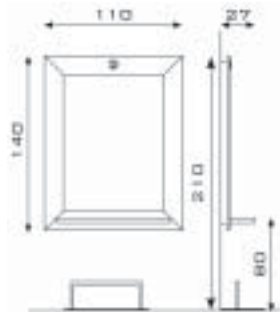

MAGNUM INOX

847I	Wall styling unit - stainless steel	€ 1.186,00
847I/57	Wall styling unit - stainless steel - with DAN footrest	€ 1.394,00
847I.L	Wall styling unit - stainless steel - with lighting	€ 1.286,00
847I.L/57	Wall styling unit - stainless steel - with lighting, with DAN footrest	€ 1.494,00