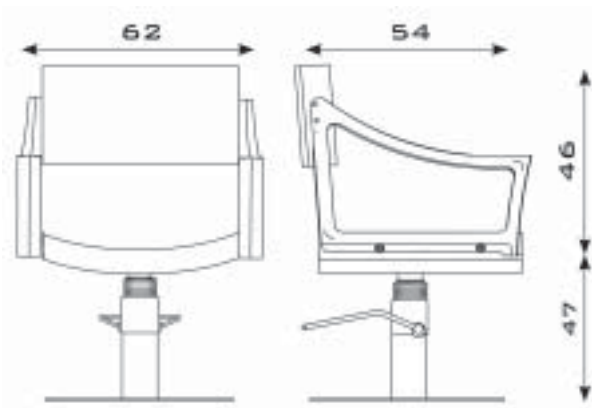

MODA

			spec. vinyls
72.3R	Swivel, chrome raised starbase	€ 723,00	€ 743,00
72.6R	Non-lockable hydr. pump, chrome raised starbase	€ 884,00	€ 904,00
72.7R	Lockable hydr. pump, chrome raised starbase	€ 939,00	€ 959,00
72.7R.43	Lockable hydr. pump, chrome raised starbase, with footrest	€ 1.033,00	€ 1.053,00
72.3Rs	Swivel, satin raised starbase	€ 743,00	€ 763,00
72.6Rs	Non-lockable hydr. pump, satin raised starbase	€ 904,00	€ 924,00
72.7Rs	Lockable hydr. pump, satin raised starbase	€ 959,00	€ 979,00
72.7Rs.43	Lockable hydr. pump, satin raised starbase, with footrest	€ 1.053,00	€ 1.073,00
72.16L	Swivel, st. steel disc base	€ 849,00	€ 869,00
72.18L	Non-lockable hydr. pump, st. steel disc base	€ 1.015,00	€ 1.035,00
72.19L	Lockable hydr. pump, st. steel disc base	€ 1.075,00	€ 1.095,00
72.19L.43	Lockable hydr. pump, st. steel disc base, with footrest	€ 1.169,00	€ 1.189,00
72.55	Swivel, st. steel square base	€ 863,00	€ 883,00
72.44	Non-lockable hydr. pump, st. steel square base	€ 1.030,00	€ 1.050,00
72.56	Lockable hydr. pump, st. steel square base	€ 1.090,00	€ 1.110,00
72.56.43	Lockable hydr. pump, st. steel square base, with footrest	€ 1.184,00	€ 1.204,00