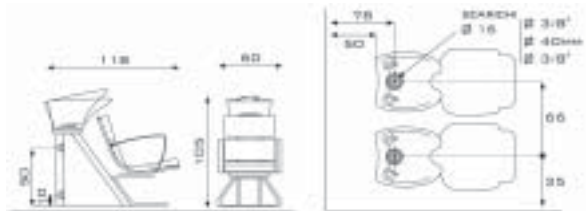

COBRA METAL

			spec. vinyls
66LY.G1	Steel structure, white G basin	€ 1.500,00	€ 1.520,00
66LY.G3	Steel structure, black G basin	€ 1.596,00	€ 1.616,00
66L.445.G1	Double backwash unit, white G basins	€ 3.013,00	€ 3.053,00
66L.445.G3	Double backwash unit, black G basins	€ 3.205,00	€ 3.245,00
66L.446.G1	Triple backwash unit, white G basins	€ 4.176,00	€ 4.236,00
66L.446.G3	Triple backwash unit, black G basins	€ 4.464,00	€ 4.524,00