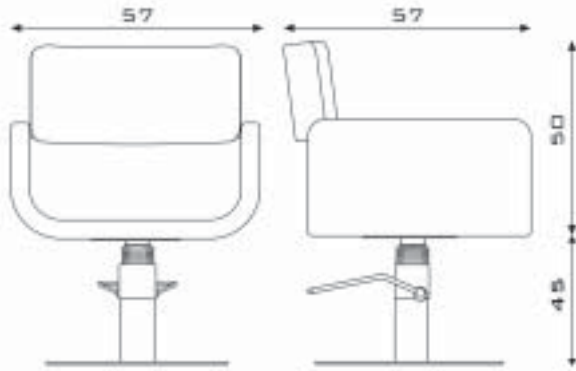

TAU

			spec. vinyls
62.3R	Swivel, chrome raised starbase	€ 490,00	€ 525,00
62.6R	Non-lockable hydr. pump, chrome raised starbase	€ 640,00	€ 675,00
62.7R	Lockable hydr. pump, chrome raised starbase	€ 690,00	€ 725,00
62.7R.43	Lockable hydr. pump, chrome raised starbase, with footrest	€ 785,00	€ 820,00
62.3Rs	Swivel, satin raised starbase	€ 510,00	€ 545,00
62.6Rs	Non-lockable hydr. pump, satin raised starbase	€ 660,00	€ 695,00
62.7Rs	Lockable hydr. pump, satin raised starbase	€ 710,00	€ 745,00
62.7Rs.43	Lockable hydr. pump, satin raised starbase, with footrest	€ 805,00	€ 840,00
62.49	Lockable hydr. pump, calyx-shaped base	€ 790,00	€ 825,00
62.49.43	Lockable hydr. pump, calyx-shaped base, with footrest	€ 885,00	€ 920,00
62.16L	Swivel, st. steel disc base	€ 590,00	€ 625,00
62.18L	Non-lockable hydr. pump, st. steel disc base	€ 740,00	€ 775,00
62.19L	Lockable hydr. pump, st. steel disc base	€ 790,00	€ 825,00
62.19L.43	Lockable hydr. pump, st. steel disc base, with footrest	€ 885,00	€ 920,00
62.1	Swivel, satin square base	€ 590,00	€ 625,00
62.11	Non-lockable hydr. pump, satin square base	€ 740,00	€ 775,00
62.12	Lockable hydr. pump, satin square base	€ 790,00	€ 825,00
62.12.43	Lockable hydr. pump, satin square base, with footrest	€ 885,00	€ 920,00
62.55	Swivel, st. steel square base	€ 590,00	€ 625,00
62.44	Non-lockable hydr. pump, st. steel square base	€ 740,00	€ 775,00
62.56	Lockable hydr. pump, st. steel square base	€ 790,00	€ 825,00
62.56.43	Lockable hydr. pump, st. steel square base, with footrest	€ 885,00	€ 920,00