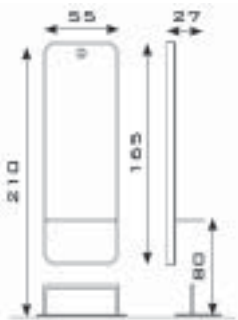

LIGHT

853.L	Styling unit - chrome shelf - with lighting	€ 1.050,00
853.L/57	Styling unit - chrome shelf - with lighting - with DAN footrest	€ 1.258,00