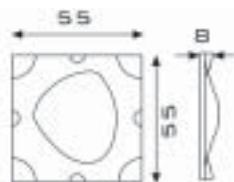

MODUS-LIGHT

671L.1	Single wall-covering panel with lighting	€ 272,00
	Light colours: white - yellow - orange - red - blue