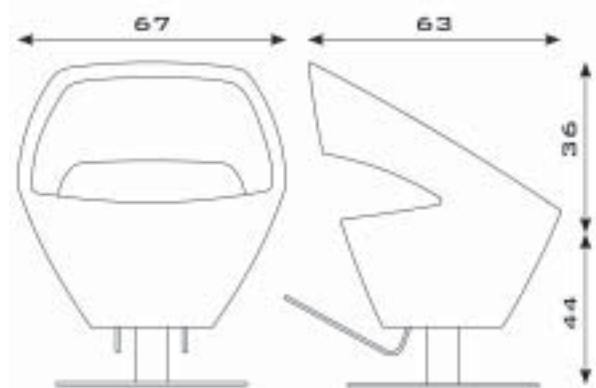

KIMU

			riv. speciali
81.16L	Swivel, st. steel disc base	€ 690,00	€ 725,00
81.19L	Lockable hydr. pump, st. steel disc base	€ 890,00	€ 925,00

81.55	Swivel, st. steel square base	€ 690,00	€ 725,00
81.56	Lockable hydr. pump, st. steel square base	€ 890,00	€ 925,00