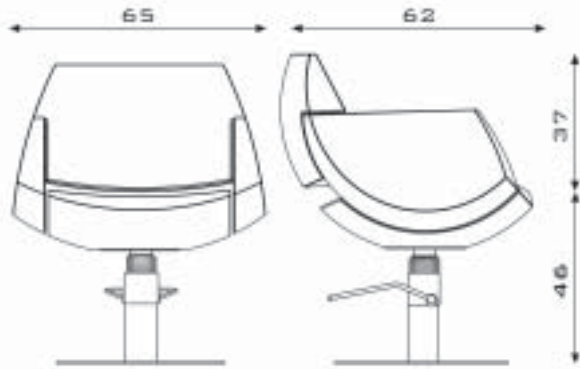

SFERA ALL

			spec. vinyls
50A.3R	Swivel, chrome raised starbase	€ 899,00	€ 923,00
50A.6R	Non-lockable hydr. pump, chrome raised starbase	€ 1.066,00	€ 1.090,00
50A.7R	Lockable hydr. pump, chrome raised starbase	€ 1.121,00	€ 1.145,00
50A.7R.43	Lockable hydr. pump, chrome raised starbase, with footrest	€ 1.213,00	€ 1.237,00
50A.3Rs	Swivel, satin raised starbase	€ 921,00	€ 945,00
50A.6Rs	Non-lockable hydr. pump, satin raised starbase	€ 1.087,00	€ 1.111,00
50A.7Rs	Lockable hydr. pump, satin raised starbase	€ 1.142,00	€ 1.166,00
50A.7Rs.43	Lockable hydr. pump, satin raised starbase, with footrest	€ 1.234,00	€ 1.258,00
50A.49	Lockable hydr. pump, calyx-shaped base	€ 1.221,00	€ 1.245,00
50A.49.43	Lockable hydr. pump, calyx-shaped base, with footrest	€ 1.313,00	€ 1.337,00
50A.16L	Swivel, st. steel disc base	€ 1.030,00	€ 1.054,00
50A.18L	Non-lockable hydr. pump, st. steel disc base	€ 1.202,00	€ 1.226,00
50A.19L	Lockable hydr. pump, st. steel disc base	€ 1.262,00	€ 1.286,00
50A.19L.43	Lockable hydr. pump, st. steel disc base, with footrest	€ 1.352,00	€ 1.376,00
50A.1	Swivel, satin square base	€ 969,00	€ 993,00
50A.11	Non-lockable hydr. pump, satin square base	€ 1.154,00	€ 1.178,00
50A.12	Lockable hydr. pump, satin square base	€ 1.210,00	€ 1.234,00
50A.12.43	Lockable hydr. pump, satin square base, with footrest	€ 1.301,00	€ 1.325,00
50A.55	Swivel, st. steel square base	€ 1.045,00	€ 1.069,00
50A.44	Non-lockable hydr. pump, st. steel square base	€ 1.216,00	€ 1.240,00
50A.56	Lockable hydr. pump, st. steel square base	€ 1.276,00	€ 1.300,00
50A.56.43	Lockable hydr. pump, st. steel square base, with footrest	€ 1.369,00	€ 1.393,00