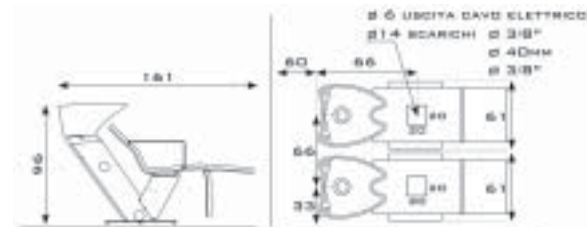

VERSUX

511.G1	Steel structure, white G basin	€ 1.706,00
511.G3	Steel structure, black G basin	€ 1.801,00
511P.G1	Motorized footrest, white G basin	€ 2.276,00
511P.G3	Motorized footrest, black G basin	€ 2.375,00

spec. vinyls
€ 1.734,00
€ 1.829,00

VERSUX - AIR

512.G1	Air massage, motorized footrest, white G basin	€ 3.956,00
512.G3	Air massage, motorized footrest, black G basin	€ 4.058,00

spec. vinyls
€ 4.016,00
€ 4.118,00

VERSUX - M

513M.G1	Shatsu massage, motorized footrest, white G basin	€ 3.450,00
513M.G3	Shatsu massage, motorized footrest, black G basin	€ 3.553,00

spec. vinyls
€ 3.482,00
€ 3.585,00

Accessories Versux

F	Extra charge for water mixer with drip-proof shower	€ 20,00
T	Extra charge for thermostatic water mixer with drip-proof shower	€ 179,00
468	Foot controls (only for Air and Shatsu models)	€ 230,00
469	Hydraulic valve set (only for Air and Shatsu models with foot controls)	€ 110,00
511/20	St. steel intermediate cabinet for Versux	€ 180,00
411	Black silicone neck protector	€ 23,00
412	White silicone neck protector	€ 23,00
	Extra charge for padded armrests	€ 90,00

€ 94,00