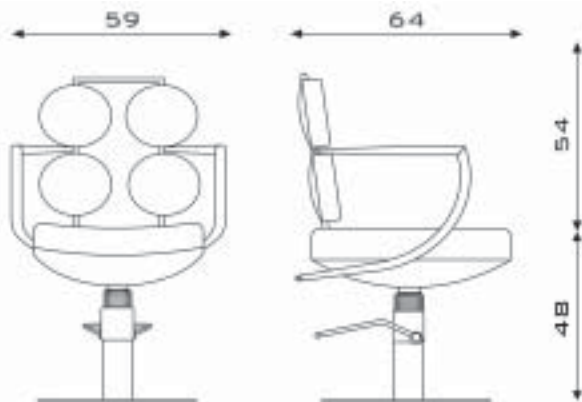

FORM - 4

			spec. vinyls
64.3R	Swivel, chrome raised starbase	€ 938,00	€ 962,00
64.6R	Non-lockable hydr. pump, chrome raised starbase	€ 1.111,00	€ 1.135,00
64.7R	Lockable hydr. pump, chrome raised starbase	€ 1.169,00	€ 1.193,00
64.7R.58	Lockable hydr. pump, chrome raised starbase, with footrest	€ 1.276,00	€ 1.300,00
64.3Rs	Swivel, satin raised starbase	€ 960,00	€ 984,00
64.6Rs	Non-lockable hydr. pump, satin raised starbase	€ 1.133,00	€ 1.157,00
64.7Rs	Lockable hydr. pump, satin raised starbase	€ 1.191,00	€ 1.215,00
64.7Rs.58	Lockable hydr. pump, satin raised starbase, with footrest	€ 1.297,00	€ 1.321,00
64.49	Lockable hydr. pump, calyx-shaped base	€ 1.272,00	€ 1.296,00
64.49.58	Lockable hydr. pump, calyx-shaped base, with footrest	€ 1.380,00	€ 1.404,00
64.16L	Swivel, st. steel disc base	€ 1.073,00	€ 1.097,00
64.18L	Non-lockable hydr. pump, st. steel disc base	€ 1.254,00	€ 1.278,00
64.19L	Lockable hydr. pump, st. steel disc base	€ 1.314,00	€ 1.338,00
64.19L.58	Lockable hydr. pump, st. steel disc base, with footrest	€ 1.421,00	€ 1.445,00
64.1	Swivel, satin square base	€ 1.010,00	€ 1.034,00
64.11	Non-lockable hydr. pump, satin square base	€ 1.201,00	€ 1.225,00
64.12	Lockable hydr. pump, satin square base	€ 1.260,00	€ 1.284,00
64.12.58	Lockable hydr. pump, satin square base, with footrest	€ 1.366,00	€ 1.390,00
64.55	Swivel, st. steel square base	€ 1.089,00	€ 1.113,00
64.44	Non-lockable hydr. pump, st. steel square base	€ 1.269,00	€ 1.293,00
64.56	Lockable hydr. pump, st. steel square base	€ 1.329,00	€ 1.353,00
64.56.58	Lockable hydr. pump, st. steel square base, with footrest	€ 1.436,00	€ 1.460,00