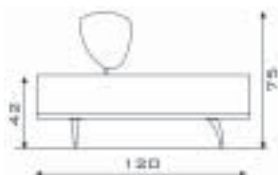

172	2-seater waiting settee, with backrest	€ 633,00	spec. vinyls

€ 665,00