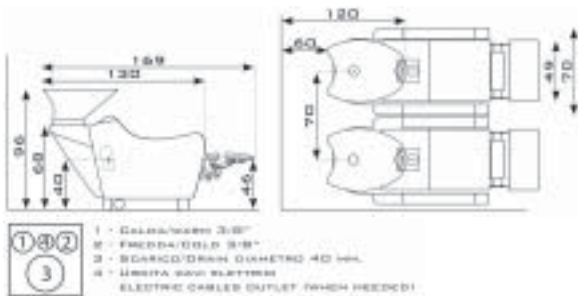

WEN

			spec. vinyls
519.G1	White rear cover, white G basin	€ 1.920,00	€ 1.980,00
519/3.G3	Black rear cover, black G basin	€ 2.019,00	€ 2.079,00
520.G1	Manual footrest, white rear cover, white G basin	€ 2.180,00	€ 2.240,00
520/3.G3	Manual footrest, black rear cover, black G basin	€ 2.279,00	€ 2.339,00
521.G1	Motorized footrest, white rear cover, white G basin	€ 2.398,00	€ 2.458,00
521/3.G3	Motorized footrest, black rear cover, black G basin	€ 2.497,00	€ 2.557,00