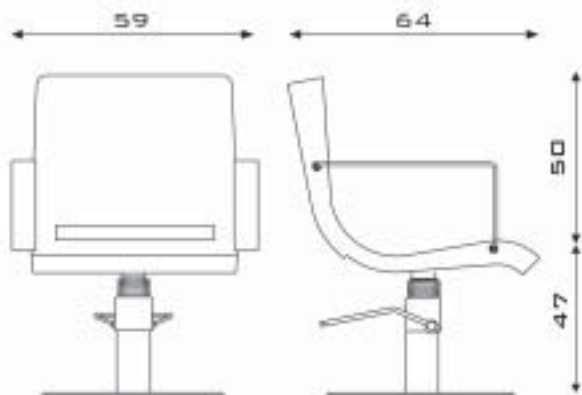

ELIT

			spec. vinyls
60.3R	Swivel, chrome raised starbase	€ 622,00	€ 658,00
60.6R	Non-lockable hydr. pump, chrome raised starbase	€ 802,00	€ 838,00
60.7R	Lockable hydr. pump, chrome raised starbase	€ 861,00	€ 897,00
60.7R.43	Lockable hydr. pump, chrome raised starbase, with footrest	€ 961,00	€ 997,00
60.3Rs	Swivel, satin raised starbase	€ 645,00	€ 681,00
60.6Rs	Non-lockable hydr. pump, satin raised starbase	€ 824,00	€ 860,00
60.7Rs	Lockable hydr. pump, satin raised starbase	€ 884,00	€ 920,00
60.7Rs.43	Lockable hydr. pump, satin raised starbase, with footrest	€ 983,00	€ 1.019,00
60.49	Lockable hydr. pump, calyx-shaped base	€ 968,00	€ 1.004,00
60.49.43	Lockable hydr. pump, calyx-shaped base, with footrest	€ 1.068,00	€ 1.104,00
60.16L	Swivel, st. steel disc base	€ 763,00	€ 799,00
60.18L	Non-lockable hydr. pump, st. steel disc base	€ 952,00	€ 988,00
60.19L	Lockable hydr. pump, st. steel disc base	€ 1.012,00	€ 1.048,00
60.19L.43	Lockable hydr. pump, st. steel disc base, with footrest	€ 1.111,00	€ 1.147,00
60.1	Swivel, satin square base	€ 697,00	€ 733,00
60.11	Non-lockable hydr. pump, satin square base	€ 896,00	€ 932,00
60.12	Lockable hydr. pump, satin square base	€ 957,00	€ 993,00
60.12.43	Lockable hydr. pump, satin square base, with footrest	€ 1.055,00	€ 1.091,00
60.55	Swivel, st. steel square base	€ 779,00	€ 815,00
60.44	Non-lockable hydr. pump, st. steel square base	€ 969,00	€ 1.005,00
60.56	Lockable hydr. pump, st. steel square base	€ 1.029,00	€ 1.065,00
60.56.43	Lockable hydr. pump, st. steel square base, with footrest	€ 1.128,00	€ 1.164,00