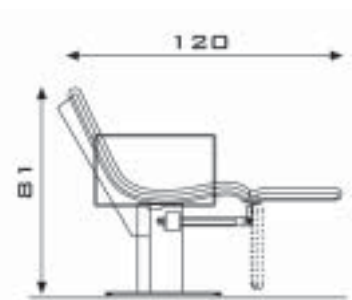

X-WASH-M

514M	Backwash chair, motorized footrest, Shatsu massage	€ 3.151,00

spec. vinyls
€ 3.205,00

Accessories X-Air Wash, X-Wash-M

468	Foot controls (only for Air and Shatsu models)	€ 230,00