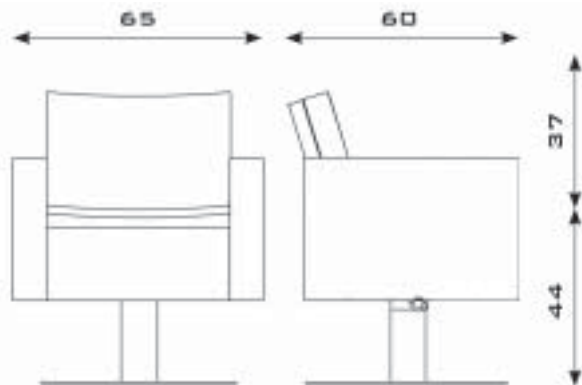

BOLERO

			spec. vinyls
110.3R	Swivel, chrome raised starbase	€ 490,00	€ 530,00
110.6R	Non-lockable hydr. pump, chrome raised starbase	€ 640,00	€ 680,00
110.7R	Lockable hydr. pump, chrome raised starbase	€ 690,00	€ 730,00
110.3Rs	Swivel, satin raised starbase	€ 510,00	€ 550,00
110.6Rs	Non-lockable hydr. pump, satin raised starbase	€ 660,00	€ 700,00
110.7Rs	Lockable hydr. pump, satin raised starbase	€ 710,00	€ 750,00
110.16L	Swivel, st. steel disc base	€ 590,00	€ 630,00
110.18L	Non-lockable hydr. pump, st. steel disc base	€ 740,00	€ 780,00
110.19L	Lockable hydr. pump, st. steel disc base	€ 790,00	€ 830,00
110.1	Swivel, satin square base	€ 590,00	€ 630,00
110.11	Non-lockable hydr. pump, satin square base	€ 740,00	€ 780,00
110.12	Lockable hydr. pump, satin square base	€ 790,00	€ 830,00
110.55	Swivel, st. steel square base	€ 590,00	€ 630,00
110.44	Non-lockable hydr. pump, st. steel square base	€ 740,00	€ 780,00
110.56	Lockable hydr. pump, st. steel square base	€ 790,00	€ 830,00