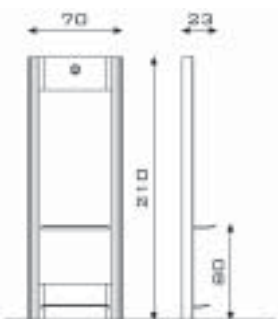

HARMONY

836A/cr	Aluminium styling unit - chrome shelf and footrest	€ 825,00
836A.L/cr	Aluminium styling unit, with lighting - chrome shelf and footrest	€ 935,00
836I/cr	Stainless steel styling unit - chrome shelf and footrest	€ 912,00
836I.L/cr	Stainless steel styling unit, with lighting - chrome shelf and footrest	€ 1.022,00