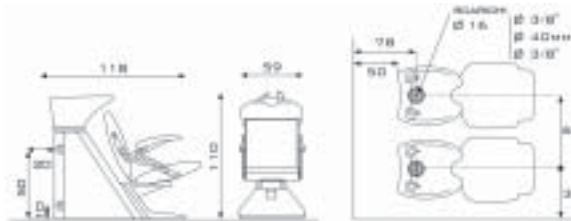

MARTE

61L.B1	Steel structure, white B basin	€ 1.742,00
61L.B3	Steel structure, black B basin	€ 1.843,00
61L.G1	Steel structure, white G basin	€ 1.719,00
61L.G3	Steel structure, black G basin	€ 1.815,00