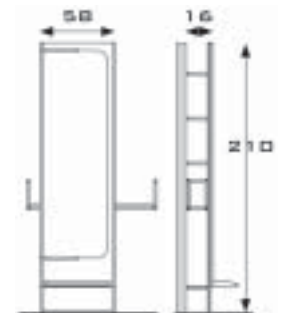

URBAN

815	Wall unit in wengè lam. - rear shelf and storage	€ 1.339,00