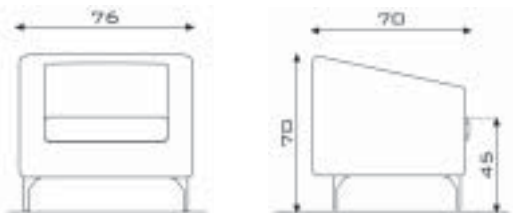

CUBO & BICUBO

349/1	Individual waiting chair	€ 984,00	spec. vinyls

€ 1.033,00