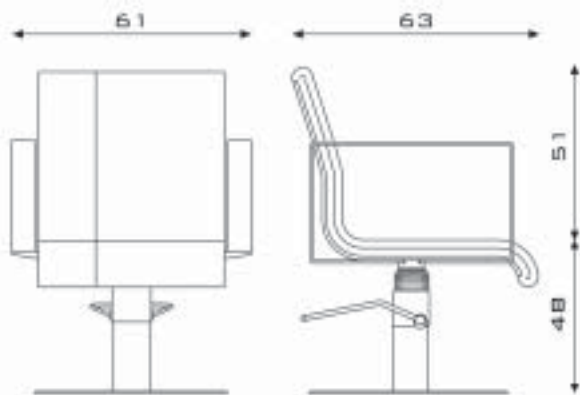

BLADE OPTIMA

			spec. vinyls
69B.3R	Swivel, chrome raised starbase	€ 899,00	€ 948,00
69B.6R	Non-lockable hydr. pump, chrome raised starbase	€ 1.081,00	€ 1.130,00
69B.7R	Lockable hydr. pump, chrome raised starbase	€ 1.145,00	€ 1.194,00
69B.7R.43	Lockable hydr. pump, chrome raised starbase, with footrest	€ 1.239,00	€ 1.288,00
69B.3Rs	Swivel, satin raised starbase	€ 920,00	€ 969,00
69B.6Rs	Non-lockable hydr. pump, satin raised starbase	€ 1.101,00	€ 1.150,00
69B.7Rs	Lockable hydr. pump, satin raised starbase	€ 1.167,00	€ 1.216,00
69B.7Rs.43	Lockable hydr. pump, satin raised starbase, with footrest	€ 1.259,00	€ 1.308,00
69B.49	Lockable hydr. pump, calyx-shaped base	€ 1.247,00	€ 1.296,00
69B.49.43	Lockable hydr. pump, calyx-shaped base, with footrest	€ 1.341,00	€ 1.390,00
69B.16L	Swivel, st. steel disc base	€ 1.032,00	€ 1.081,00
69B.18L	Non-lockable hydr. pump, st. steel disc base	€ 1.229,00	€ 1.278,00
69B.19L	Lockable hydr. pump, st. steel disc base	€ 1.289,00	€ 1.338,00
69B.19L.43	Lockable hydr. pump, st. steel disc base, with footrest	€ 1.381,00	€ 1.430,00
69B.1	Swivel, satin square base	€ 969,00	€ 1.018,00
69B.11	Non-lockable hydr. pump, satin square base	€ 1.177,00	€ 1.226,00
69B.12	Lockable hydr. pump, satin square base	€ 1.236,00	€ 1.285,00
69B.12.43	Lockable hydr. pump, satin square base, with footrest	€ 1.328,00	€ 1.377,00
69B.55	Swivel, st. steel square base	€ 1.046,00	€ 1.095,00
69B.44	Non-lockable hydr. pump, st. steel square base	€ 1.243,00	€ 1.292,00
69B.56	Lockable hydr. pump, st. steel square base	€ 1.303,00	€ 1.352,00
69B.56.43	Lockable hydr. pump, st. steel square base, with footrest	€ 1.398,00	€ 1.447,00