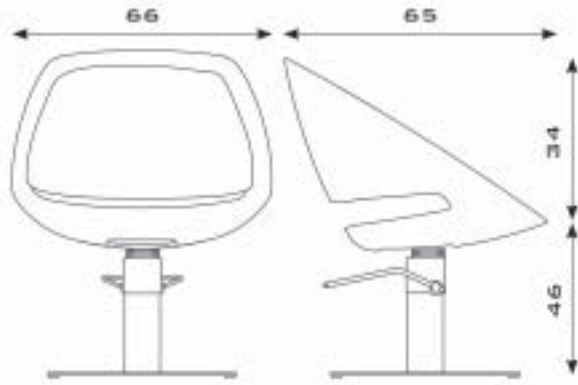

K O M U

			spec. vinyls
79.3R	Swivel, chrome raised starbase	€ 490,00	€ 515,00
79.6R	Non-lockable hydr. pump, chrome raised starbase	€ 600,00	€ 625,00
79.7R	Lockable hydr. pump, chrome raised starbase	€ 650,00	€ 675,00
79.7R.43	Lockable hydr. pump, chrome raised starbase, with footrest	€ 745,00	€ 770,00
79.3Rs	Swivel, satin raised starbase	€ 470,00	€ 495,00
79.6Rs	Non-lockable hydr. pump, satin raised starbase	€ 620,00	€ 645,00
79.7Rs	Lockable hydr. pump, satin raised starbase	€ 670,00	€ 695,00
79.7Rs.43	Lockable hydr. pump, satin raised starbase, with footrest	€ 765,00	€ 790,00
79.16L	Swivel, st. steel disc base	€ 550,00	€ 575,00
79.18L	Non-lockable hydr. pump, st. steel disc base	€ 700,00	€ 725,00
79.19L	Lockable hydr. pump, st. steel disc base	€ 750,00	€ 775,00
79.19L.43	Lockable hydr. pump, st. steel disc base, with footrest	€ 845,00	€ 870,00
79.55	Swivel, st. steel square base	€ 550,00	€ 575,00
79.44	Non-lockable hydr. pump, st. steel square base	€ 700,00	€ 725,00
79.56	Lockable hydr. pump, st. steel square base	€ 750,00	€ 775,00
79.56.43	Lockable hydr. pump, st. steel square base, with footrest	€ 845,00	€ 870,00