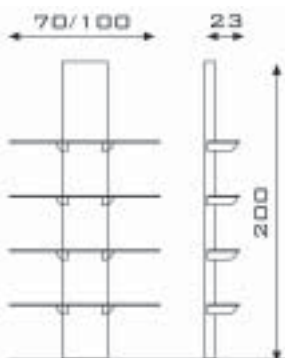

CABINETS - SHOWCASES

695	Service cabinet with drawer, wengè lam.	€ 350,00	
-----	---	----------	--

716.70	Display unit - glass shelves L.=70 cm	€ 480,00	
716.100	Display unit - glass shelves L.=100 cm	€ 531,00	