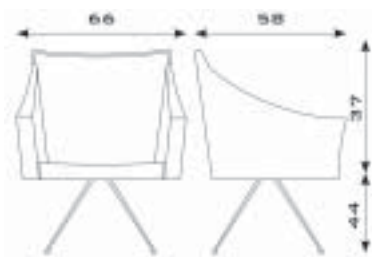

354	2-seater settee with 2 cushions - wengè lam. - L = 107,5 cm.	€ 695,00	spec. vinyls
			€ 727,00

355	2-seater settee with 1 cushion - wengè lam. - L = 107,5 cm.	€ 535,00	spec. vinyls
			€ 555,00

VENTO			spec. vinyls
76.86	Individual waiting chair	€ 605,00	€ 637,00