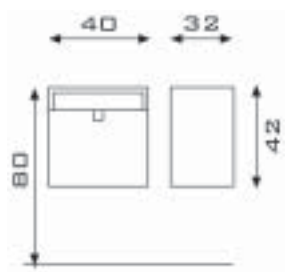

CABINETS - SHOWCASES

695	Service cabinet with drawer, wengè lam.	€ 350,00	
-----	---	----------	--

716.70	Display unit - glass shelves L.=70 cm	€ 480,00	
716.100	Display unit - glass shelves L.=100 cm	€ 531,00	