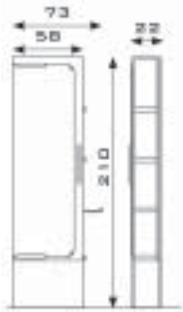

LOGIC

858	Styling unit with storage - wengè lam. - chrome shelf	€ 1.250,00